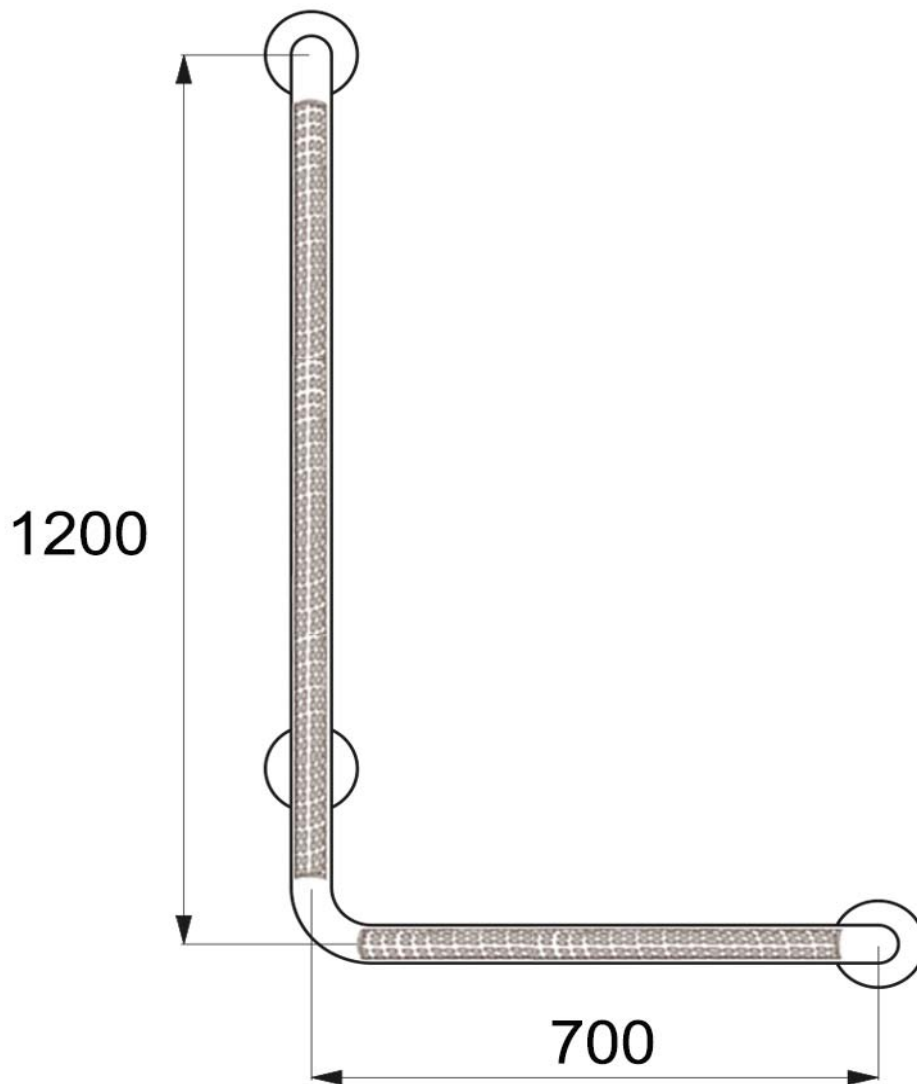

CRIZTO[®]
*a beautiful bathroom speaks well of its owner,
make yours speak for you*

SANITARY WARE SPECIFICATIONS & TECHNICAL DRAWINGS

MODEL NO. CBF-351200L-NL	SERIES GRAB BAR	
DESCRIPTION CRIZTO "L" GRAB BAR		
DIMENSION		
SCALE	DATE 01-06-2018	DRAWING NO. CBF-351200L-NL-01