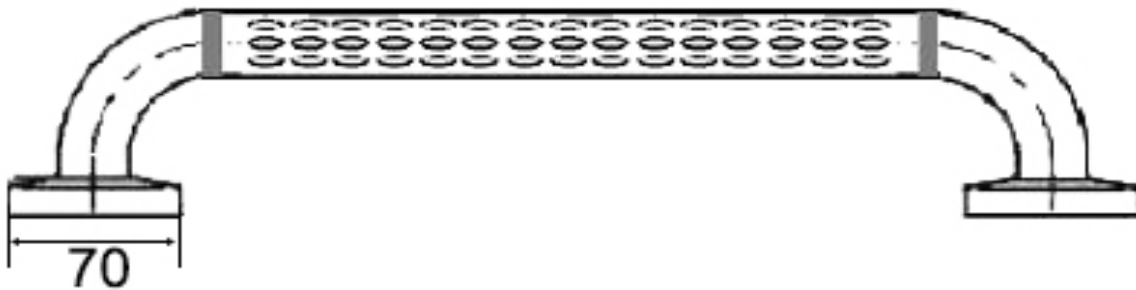

CRIZTO[®]*a beautiful bathroom speaks well of its owner,
make yours speak for you***SANITARY WARE SPECIFICATIONS & TECHNICAL DRAWINGS**

MODEL NO.

CBF-35300-NL

SERIES

GRAB BAR

DESCRIPTION

CRIZTO STRAIGHT NYLON GRAB BAR

DIMENSION

SCALE

DATE

01-06-2018

DRAWING NO.

CBF-35300-NL-01