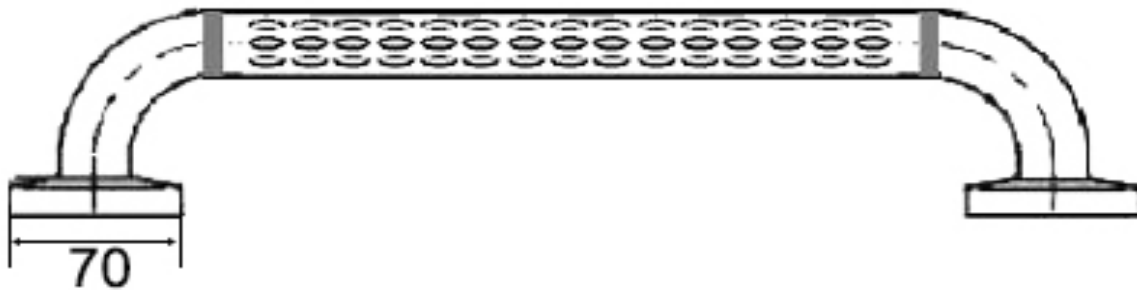

**CRIZTO**<sup>®</sup>*a beautiful bathroom speaks well of its owner,  
make yours speak for you***SANITARY WARE SPECIFICATIONS & TECHNICAL DRAWINGS**

MODEL NO.

**CBF-35500-NL**

SERIES

**GRAB BAR**

DESCRIPTION

CRIZTO STRAIGHT NYLON GRAB BAR

DIMENSION

SCALE

DATE

01-06-2018

DRAWING NO.

CBF-35500-NL-01