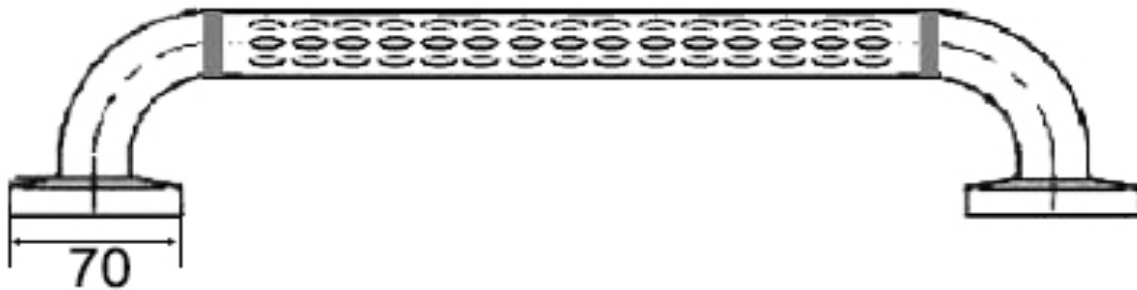

CRIZTO[®]*a beautiful bathroom speaks well of its owner,
make yours speak for you***SANITARY WARE SPECIFICATIONS & TECHNICAL DRAWINGS**

MODEL NO.

CBF-35600-NL

SERIES

GRAB BAR

DESCRIPTION

CRIZTO STRAIGHT NYLON GRAB BAR

DIMENSION

SCALE

DATE

01-06-2018

DRAWING NO.

CBF-35600-NL-01