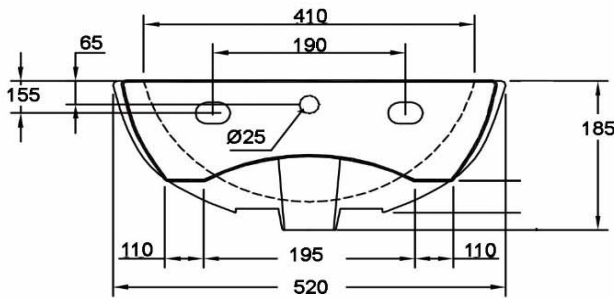

CRIZTO[®]

*a beautiful bathroom speaks well of its owner,
 make yours speak for you!*

SANITARY WARE SPECIFICATIONS & TECHNICAL DRAWINGS

MODEL NO.

CBP-20028-WTB

SERIES

ARTISTIC BASINS

DESCRIPTION

CRIZTO ARTISTIC BASIN WITH TAP HOLE

DIMENSION

SCALE

DATE

01-10-2022

DRAWING NO.

CBP-20028-WTB-01