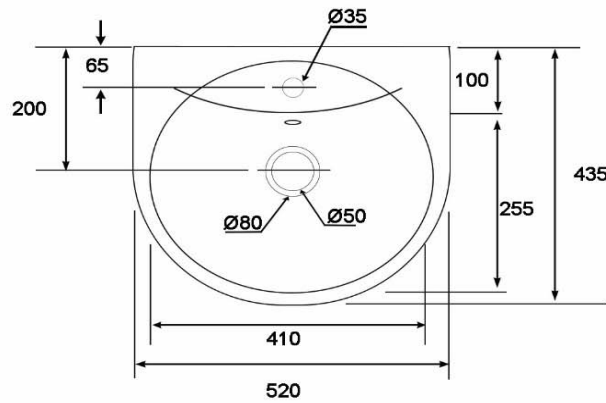

CRIZTO[®]

*a beautiful bathroom speaks well of its owner,
 make yours speak for you!*

SANITARY WARE SPECIFICATIONS & TECHNICAL DRAWINGS

MODEL NO.

CBP-20028-WTB

SERIES

ARTISTIC BASINS

DESCRIPTION

CRIZTO ARTISTIC BASIN WITH TAP HOLE

DIMENSION

SCALE

DATE

01-10-2022

DRAWING NO.

CBP-20028-WTB-01