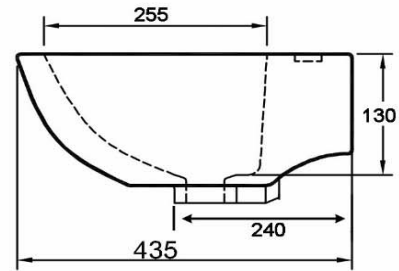

CRIZTO SINGAPORE PTE LTD

10 Tampines North Drive 4 #04-08/09/10/11
JTC Space @ Tampines North Singapore 528553
T: +65 6287 5287 | F: +65 6287 9287 | E: sales@crizto.com
W: www.crizto.com | www.facebook.com/CriztoSingapore

CRIZTO®

*a beautiful bathroom speaks well of its owner,
make yours speak for you!*

SANITARY WARE SPECIFICATIONS & TECHNICAL DRAWINGS

MODEL NO.

CBP-20028-WTB

SERIES

ARTISTIC BASINS

DESCRIPTION

CRIZTO ARTISTIC BASIN WITH TAP HOLE

DIMENSION

SCALE

DATE

01-10-2022

DRAWING NO.

CBP-20028-WTB-01