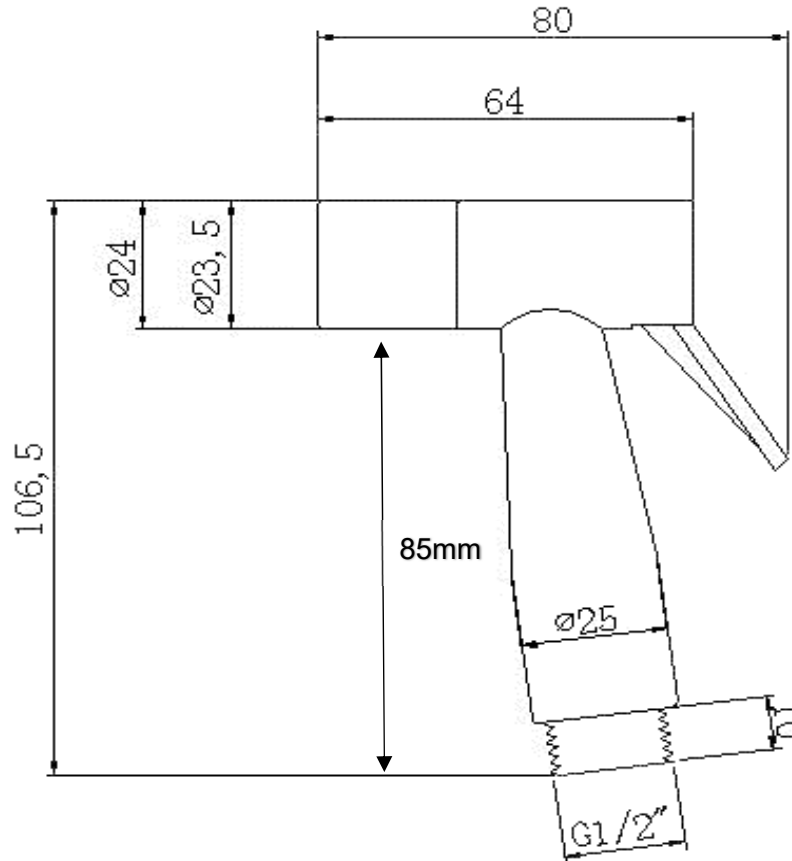

**SANITARY WARE SPECIFICATIONS & TECHNICAL DRAWINGS**

	MODEL NO.	SERIES
	<b>CBS-0704N-HH</b>	<b>BIDET SPRAY</b>
	DESCRIPTION	
	CRIZTO BEDET SPRAY WITH HOSE & HOLDER	
DIMENSION		
SCALE	DATE	DRAWING NO.
	01-10-2018	CBS-0704N-HH-01