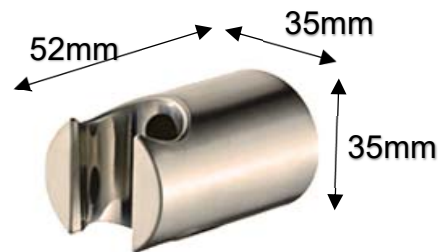

**SANITARY WARE SPECIFICATIONS & TECHNICAL DRAWINGS**

	MODEL NO.	SERIES
	<b>CBS-0704N-HH</b>	<b>BIDET SPRAY</b>
	DESCRIPTION	
	CRIZTO BEDET SPRAY WITH HOSE & HOLDER	
DIMENSION		
SCALE	DATE	DRAWING NO.
	01-10-2018	CBS-0704N-HH-01