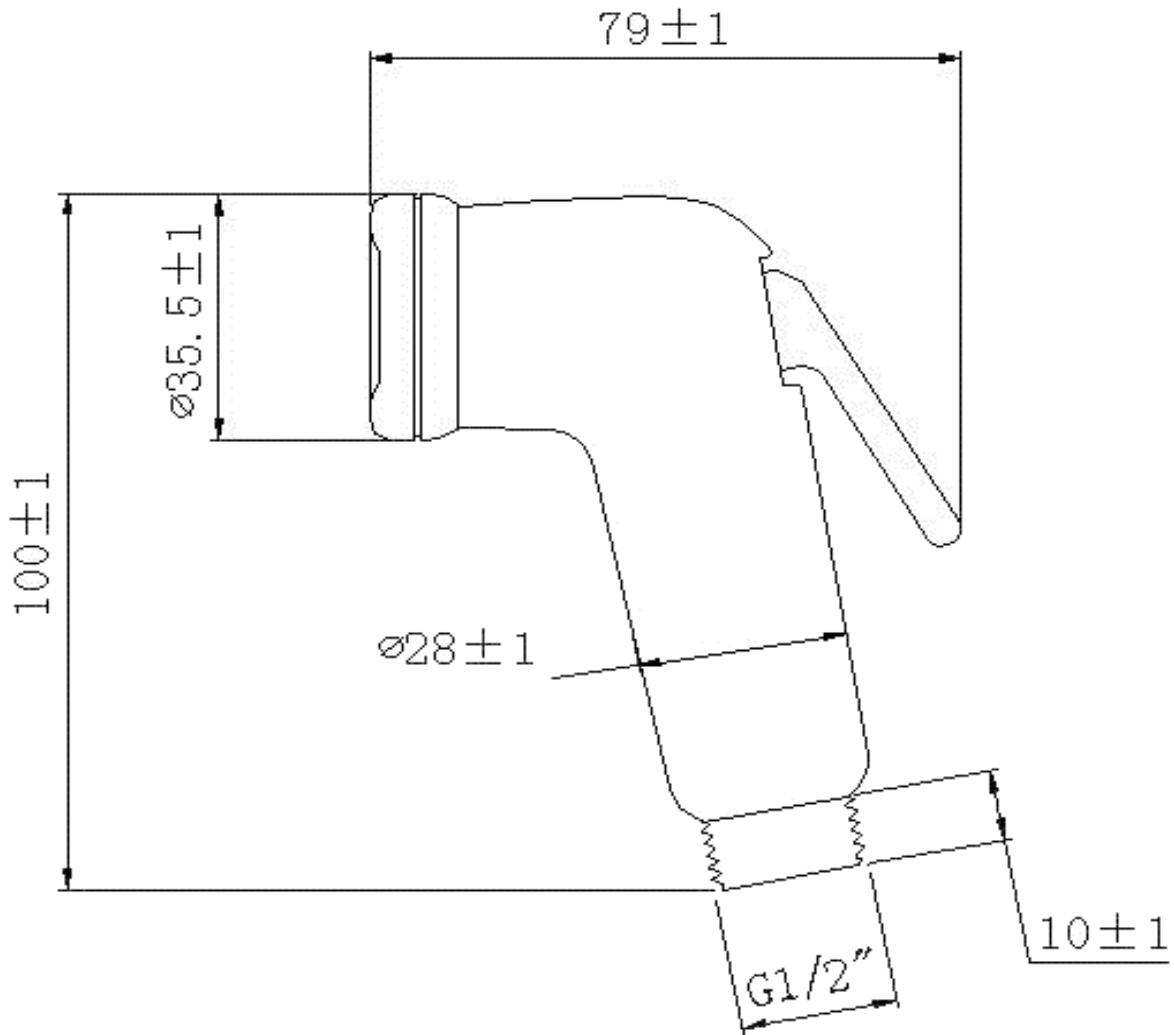

CRIZTO[®]

*a beautiful bathroom speaks well of its owner,
 make yours speak for you!*

SANITARY WARE SPECIFICATIONS & TECHNICAL DRAWINGS

MODEL NO.

CBS-0706W-HH

SERIES

BIDET SPRAY

DESCRIPTION

CRIZTO BEDET SPRAY WITH HOSE & HOLDER

DIMENSION

SCALE

DATE

01-03-2019

CBS-0706W-HH-01