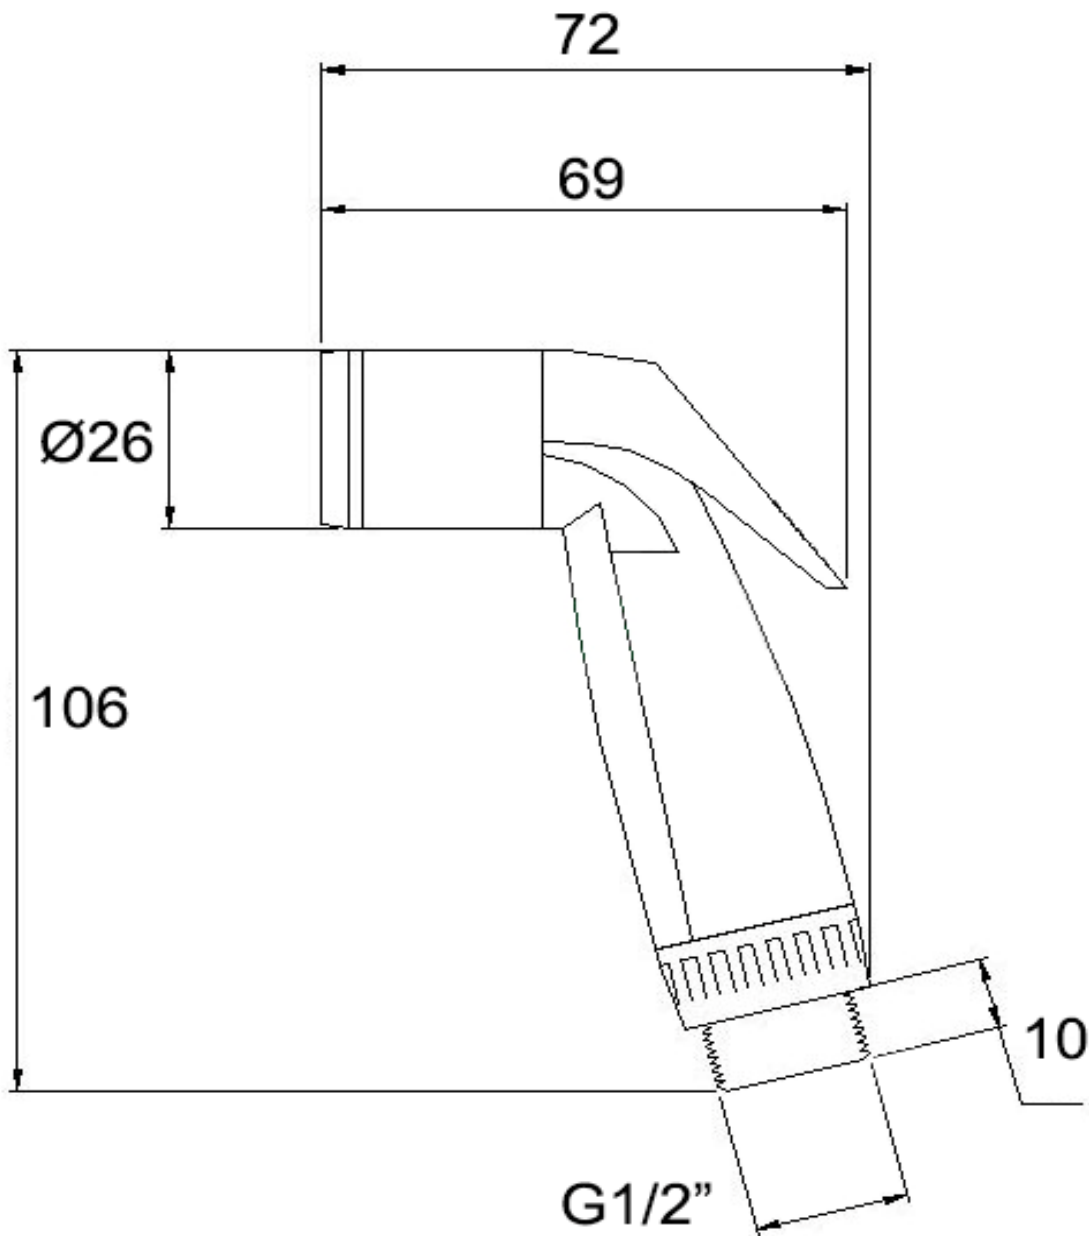

SANITARY WARE SPECIFICATIONS & TECHNICAL DRAWINGS

MODEL NO. CBS-0707C-HH		SERIES BIDET SPRAY
DESCRIPTION CRIZTO BEDET SPRAY WITH HOSE & HOLDER		
DIMENSION		
SCALE	DATE 01-03-2019	CBS-0707C-HH-01