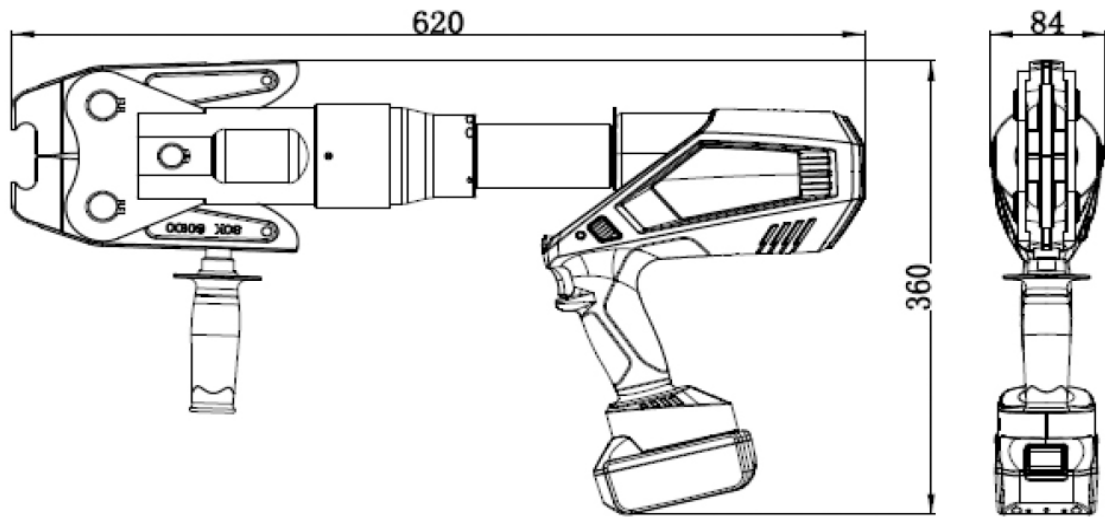

SANITARY WARE SPECIFICATIONS & TECHNICAL DRAWINGS

	MODEL NO. CBT-PT67108-SC		SERIES TOOLS
	DESCRIPTION CRIZTO ELECTRICAL OPERATED PIPE FITTING CRMPER TOOLS		
	DIMENSION		
	SCALE 1:3	DATE 25-04-2022	DRAWING NO. CBT-PT67108-SC-01