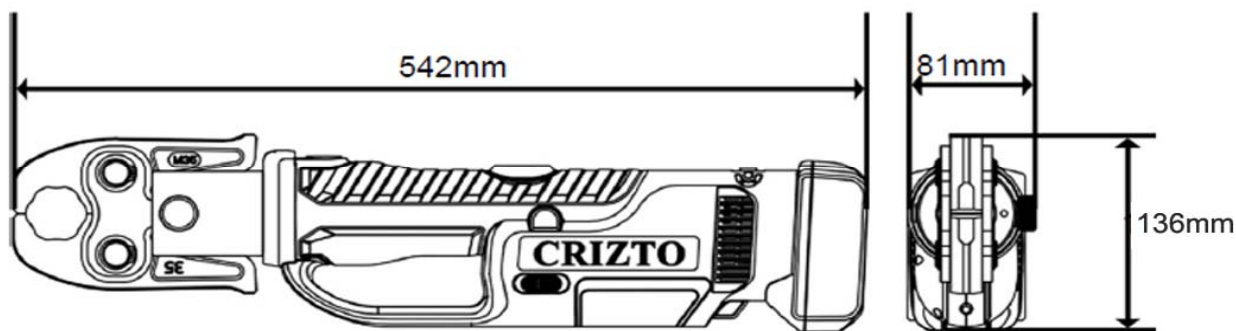

SANITARY WARE SPECIFICATIONS & TECHNICAL DRAWINGS

MODEL NO.	CBT-PT8550-SC	SERIES	TOOLS
DESCRIPTION	CRIZTO BATTERY OPERATED PIPE FITTING CRIMPER TOOLS		
DIMENSION			
SCALE	DATE	DRAWING NO.	
	25-04-2022	CBT-PT8550-SC-01	