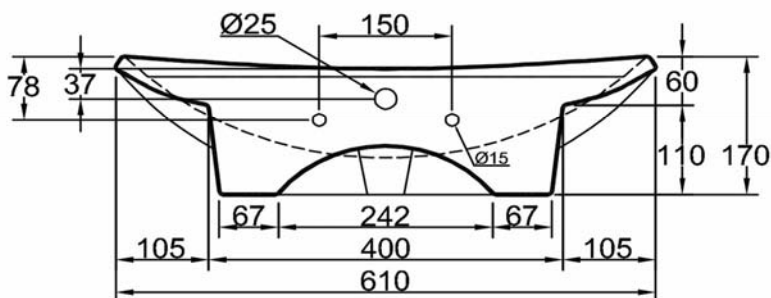

SANITARY WARE SPECIFICATIONS & TECHNICAL DRAWINGS

MODEL NO.	CCB-80060-GWT		SERIES	ARTISTIC BASINS	
DESCRIPTION	CRIZTO RECTANGULAR ARTISTIC BASIN WITH TAP HOLE				
DIMENSION	L610MM X W445MM X H170MM X D110MM				
SCALE	14.5KG	DATE	01-12-2016	DRAWING NO.	CCB-80060-GWT-01