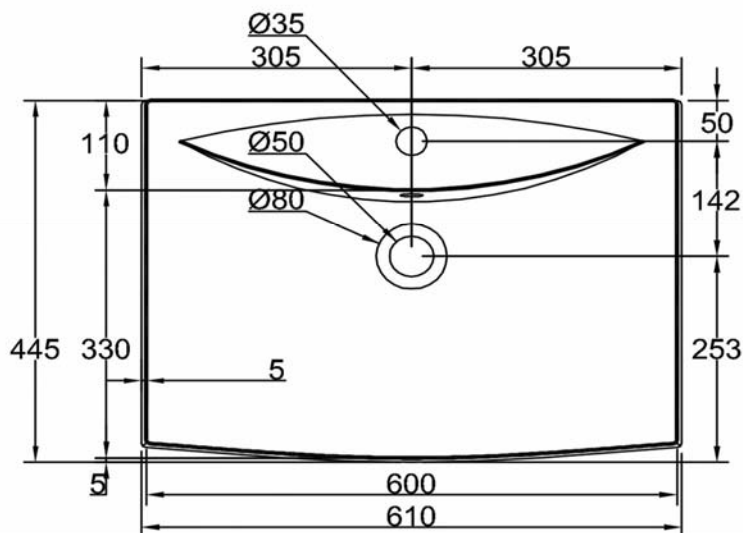

SANITARY WARE SPECIFICATIONS & TECHNICAL DRAWINGS

MODEL NO.	CCB-80060-GWT		SERIES	ARTISTIC BASINS	
DESCRIPTION	CRIZTO RECTANGULAR ARTISTIC BASIN WITH TAP HOLE				
DIMENSION	L610MM X W445MM X H170MM X D110MM				
SCALE	14.5KG	DATE	01-12-2016	DRAWING NO.	CCB-80060-GWT-01