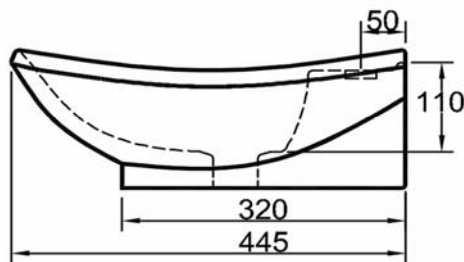

SANITARY WARE SPECIFICATIONS & TECHNICAL DRAWINGS

MODEL NO.	CCB-80060-GWT		SERIES	ARTISTIC BASINS	
DESCRIPTION	CRIZTO RECTANGULAR ARTISTIC BASIN WITH TAP HOLE				
DIMENSION	L610MM X W445MM X H170MM X D110MM				
SCALE	14.5KG	DATE	01-12-2016	DRAWING NO.	CCB-80060-GWT-01