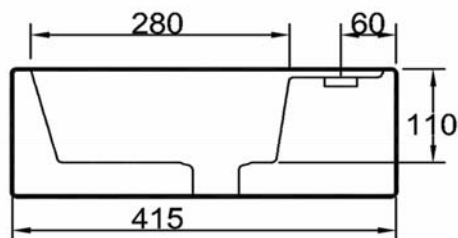

SANITARY WARE SPECIFICATIONS & TECHNICAL DRAWINGS

MODEL NO. CCB-80063-GWT	SERIES ARTISTIC BASINS
-----------------------------------	----------------------------------

DESCRIPTION
 CRIZTO SQUARE ARTISTIC BASIN WITH TAP HOLE

DIMENSION
 L415MM X W415MM X H150MM X D110MM

SCALE 15KG	DATE 01-12-2016	DRAWING NO. CCB-80063-GWT-01
---------------	--------------------	---------------------------------