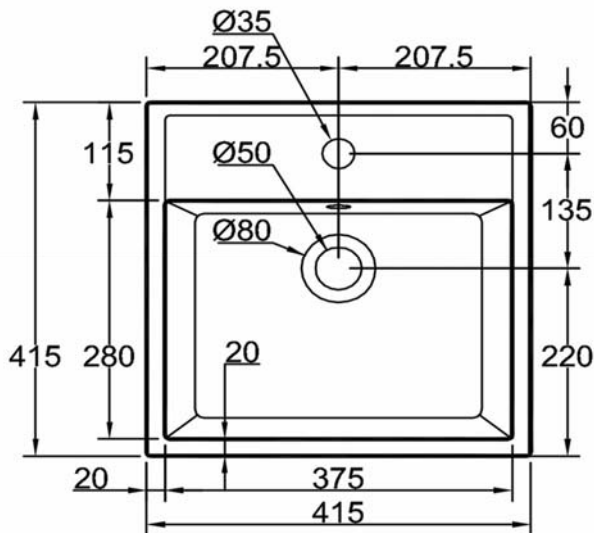

SANITARY WARE SPECIFICATIONS & TECHNICAL DRAWINGS

MODEL NO. CCB-80063-GWT	SERIES ARTISTIC BASINS
-----------------------------------	----------------------------------

DESCRIPTION
 CRIZTO SQUARE ARTISTIC BASIN WITH TAP HOLE

DIMENSION
 L415MM X W415MM X H150MM X D110MM

SCALE 15KG	DATE 01-12-2016	DRAWING NO. CCB-80063-GWT-01
---------------	--------------------	---------------------------------