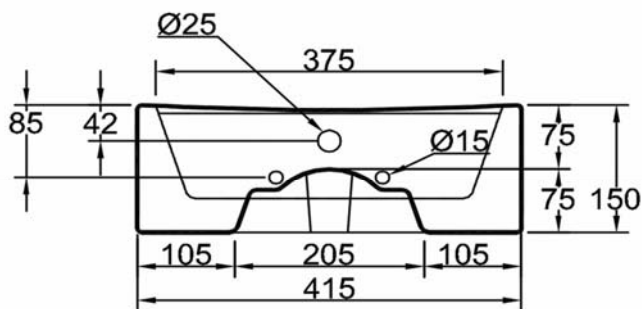

SANITARY WARE SPECIFICATIONS & TECHNICAL DRAWINGS

MODEL NO. CCB-80063-GWT	SERIES ARTISTIC BASINS
-----------------------------------	----------------------------------

DESCRIPTION
 CRIZTO SQUARE ARTISTIC BASIN WITH TAP HOLE

DIMENSION
 L415MM X W415MM X H150MM X D110MM

SCALE 15KG	DATE 01-12-2016	DRAWING NO. CCB-80063-GWT-01
---------------	--------------------	---------------------------------