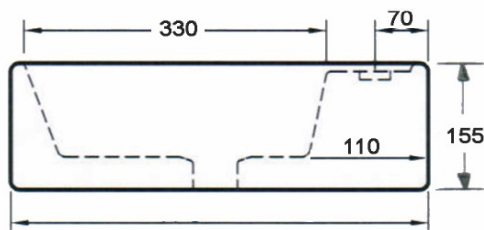

SANITARY WARE SPECIFICATIONS & TECHNICAL DRAWINGS

MODEL NO.

CCB-80083-GWT

SERIES

ARTISTIC BASINS

DESCRIPTION

CRIZTO SQUARE ARTISTIC BASIN WITH TAP HOLE

DIMENSION

L470MM X W470MM X H155MM X D110MM

SCALE

17KG

DATE

01-02-2021

DRAWING NO.

CCB-80083-GWT-01