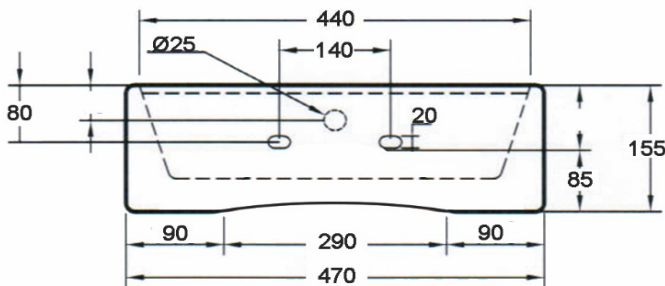

SANITARY WARE SPECIFICATIONS & TECHNICAL DRAWINGS

MODEL NO.

CCB-80083-GWT

SERIES

ARTISTIC BASINS

DESCRIPTION

CRIZTO SQUARE ARTISTIC BASIN WITH TAP HOLE

DIMENSION

L470MM X W470MM X H155MM X D110MM

SCALE

17KG

DATE

01-02-2021

DRAWING NO.

CCB-80083-GWT-01