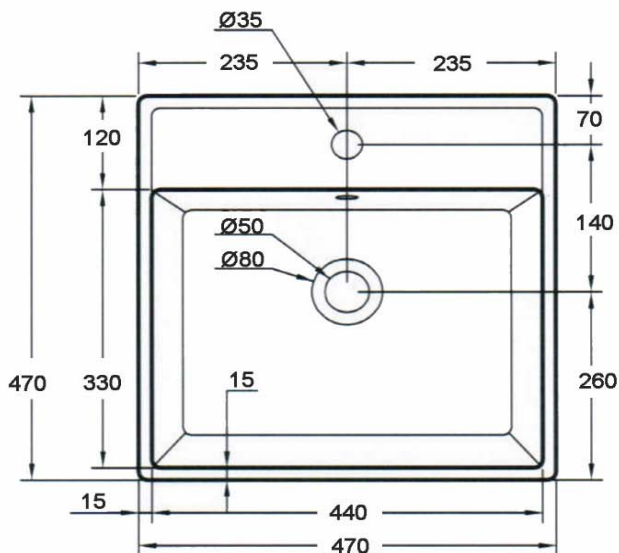

SANITARY WARE SPECIFICATIONS & TECHNICAL DRAWINGS

MODEL NO.

CCB-80083-GWT

SERIES

ARTISTIC BASINS

DESCRIPTION

CRIZTO SQUARE ARTISTIC BASIN WITH TAP HOLE

DIMENSION

L470MM X W470MM X H155MM X D110MM

SCALE

17KG

DATE

01-02-2021

DRAWING NO.

CCB-80083-GWT-01