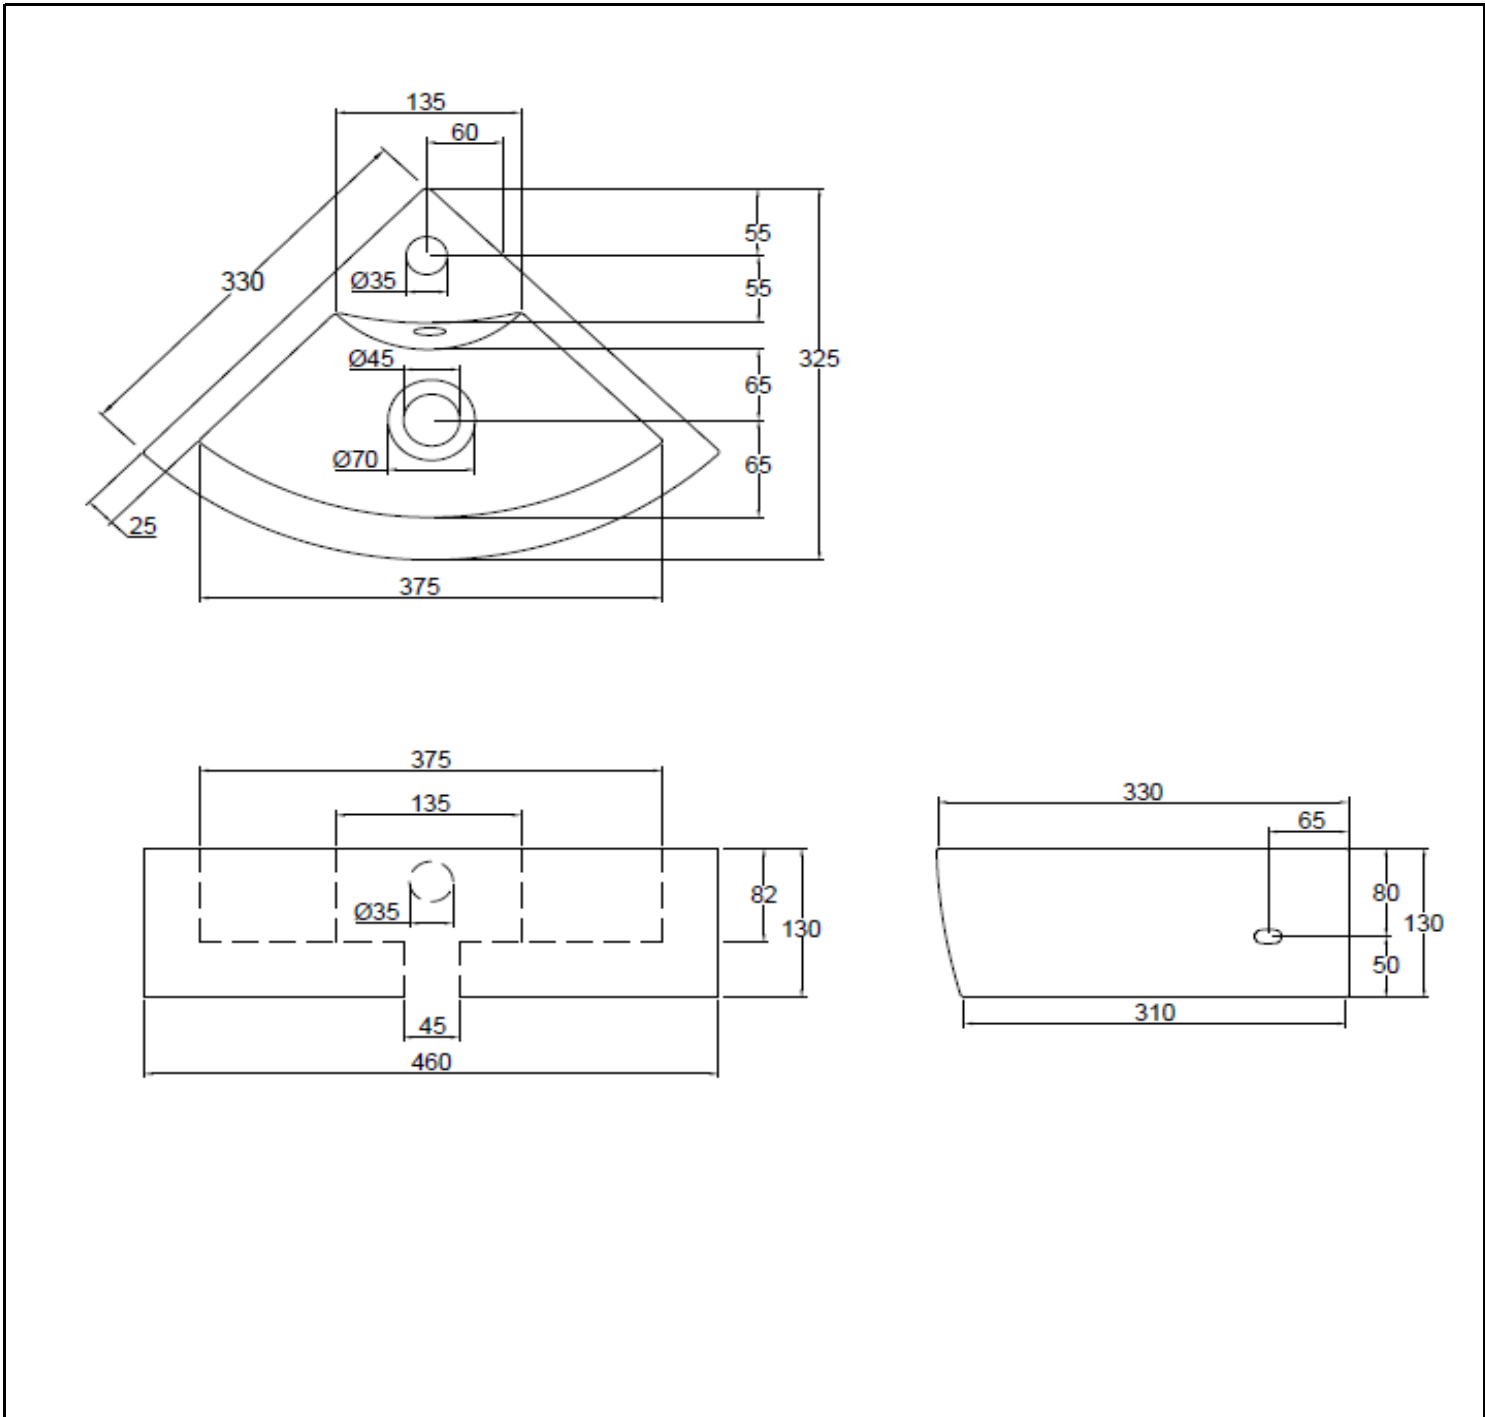

SANITARY WARE SPECIFICATIONS & TECHNICAL DRAWINGS

	MODEL NO.		SERIES	
	CCB-80111-GWT		ARTISTIC BASINS	
	DESCRIPTION			
	CRIZTO MAGNESITE OVAL COUNTER TOP ARTISTIC BASIN			
	DIMENSION			
L460MM X W375MM X H130MM X D82MM				
SCALE		DATE	DRAWING NO.	
12KG		01-01-2021	CCB-80111-GWT-01	