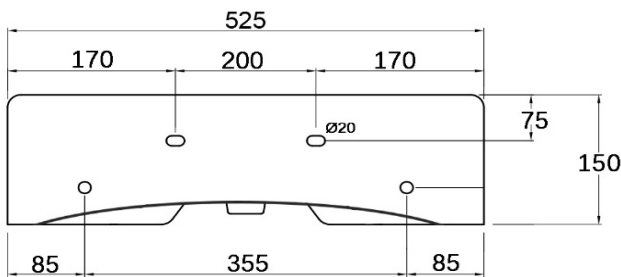

SANITARY WARE SPECIFICATIONS & TECHNICAL DRAWINGS

MODEL NO. CCB-80130-GWT		SERIES ARTISTIC BASINS
DESCRIPTION CRIZTO TANZANITE RECTANGULAR ARTISTIC BASIN		
DIMENSION L450MM X W300MM X H150MM X D90MM		
SCALE 13.5KG	DATE 01-02-2021	DRAWING NO. CCB-80130-GWT-01