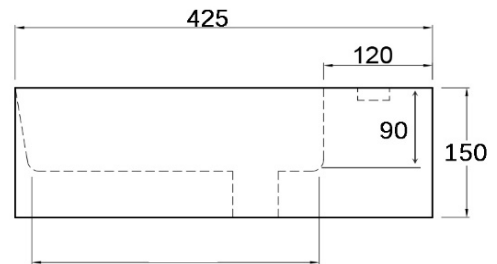

SANITARY WARE SPECIFICATIONS & TECHNICAL DRAWINGS

MODEL NO. CCB-80130-GWT		SERIES ARTISTIC BASINS
DESCRIPTION CRIZTO TANZANITE RECTANGULAR ARTISTIC BASIN		
DIMENSION L450MM X W300MM X H150MM X D90MM		
SCALE 13.5KG	DATE 01-02-2021	DRAWING NO. CCB-80130-GWT-01