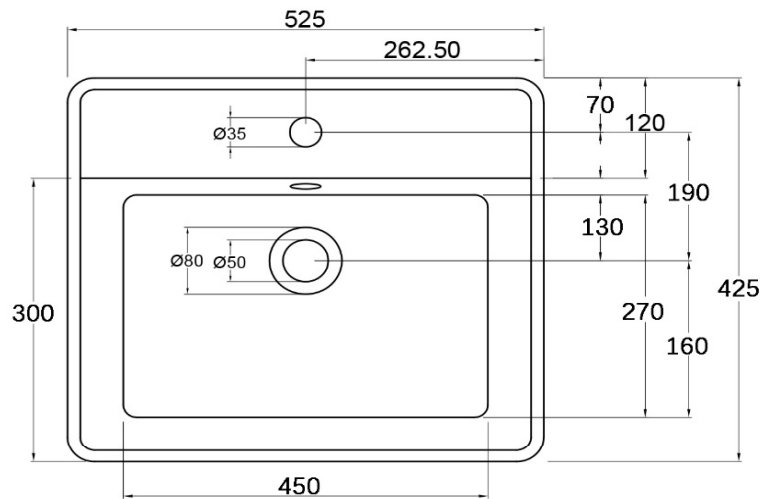

SANITARY WARE SPECIFICATIONS & TECHNICAL DRAWINGS

MODEL NO. CCB-80130-GWT		SERIES ARTISTIC BASINS
DESCRIPTION CRIZTO TANZANITE RECTANGULAR ARTISTIC BASIN		
DIMENSION L450MM X W300MM X H150MM X D90MM		
SCALE 13.5KG	DATE 01-02-2021	DRAWING NO. CCB-80130-GWT-01