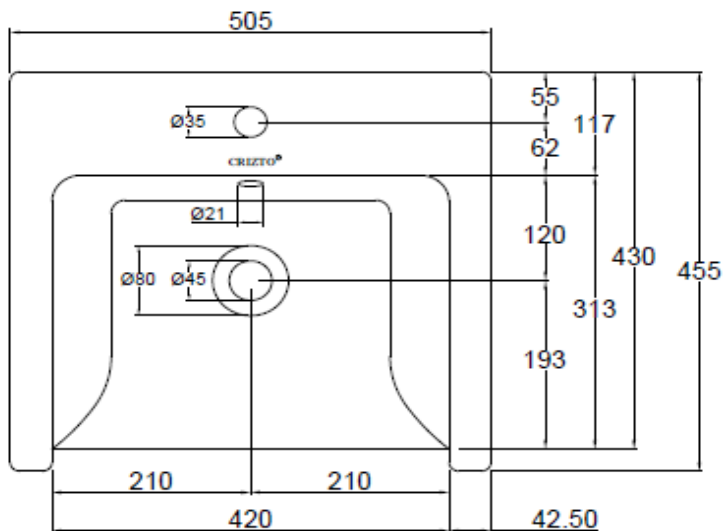

SANITARY WARE SPECIFICATIONS & TECHNICAL DRAWINGS

MODEL NO.	CCB-80134-GWT		SERIES	ARTISTIC BASINS	
DESCRIPTION	CRIZTO SQUARE ARTISTIC BASIN WITH TOWEL BAR				
DIMENSION	L420MM X W455MM X H145MM X D100MM				
SCALE	13.5KG	DATE	01-12-2016	DRAWING NO.	CCB-80134-GWT-01