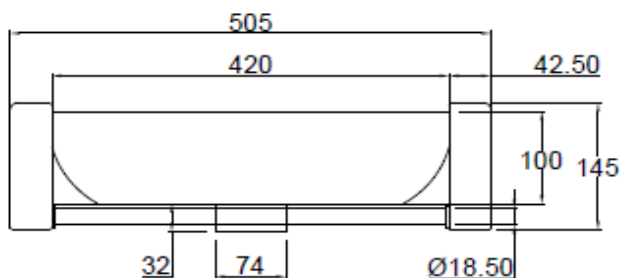

SANITARY WARE SPECIFICATIONS & TECHNICAL DRAWINGS

MODEL NO.	CCB-80134-GWT		SERIES	ARTISTIC BASINS	
DESCRIPTION	CRIZTO SQUARE ARTISTIC BASIN WITH TOWEL BAR				
DIMENSION	L420MM X W455MM X H145MM X D100MM				
SCALE	13.5KG	DATE	01-12-2016	DRAWING NO.	CCB-80134-GWT-01