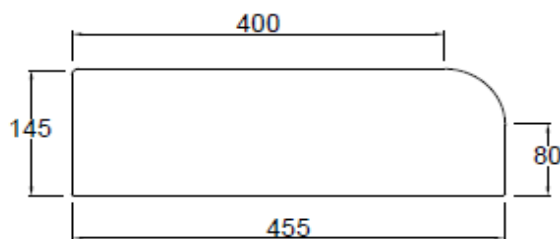

SANITARY WARE SPECIFICATIONS & TECHNICAL DRAWINGS

MODEL NO.	CCB-80134-GWT		SERIES	ARTISTIC BASINS	
DESCRIPTION	CRIZTO SQUARE ARTISTIC BASIN WITH TOWEL BAR				
DIMENSION	L420MM X W455MM X H145MM X D100MM				
SCALE	13.5KG	DATE	01-12-2016	DRAWING NO.	CCB-80134-GWT-01