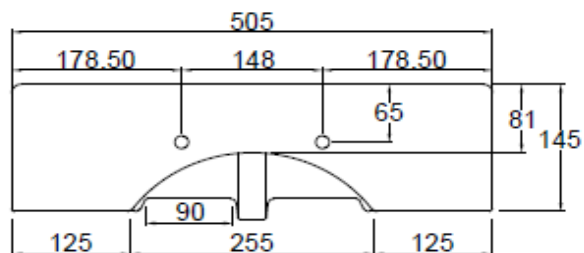

SANITARY WARE SPECIFICATIONS & TECHNICAL DRAWINGS

MODEL NO.	CCB-80134-GWT		SERIES	ARTISTIC BASINS	
DESCRIPTION	CRIZTO SQUARE ARTISTIC BASIN WITH TOWEL BAR				
DIMENSION	L420MM X W455MM X H145MM X D100MM				
SCALE	13.5KG	DATE	01-12-2016	DRAWING NO.	CCB-80134-GWT-01