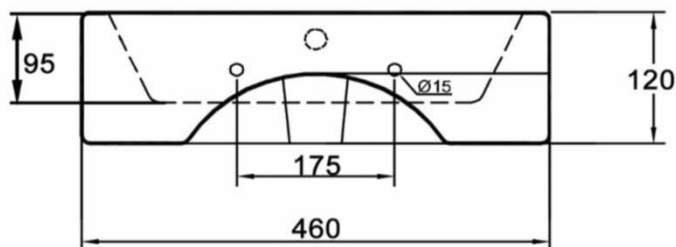

CRIZTO[®]
*a beautiful bathroom speaks well of its owner,
 make yours speak for you*

SANITARY WARE SPECIFICATIONS & TECHNICAL DRAWINGS

| | | | | | |
|-------------|---|------|------------|-----------------|------------------|
| MODEL NO. | CCB-80603-GWT | | SERIES | ARTISTIC BASINS | |
| DESCRIPTION | CRIZTO RECTANGLE ARTISTIC BASIN WITH TAP HOLE | | | | |
| DIMENSION | L460MM X W365MM X H120MM X D95MM | | | | |
| SCALE | 10.5KG | DATE | 01-10-2018 | DRAWING NO. | CCB-80603-GWT-01 |