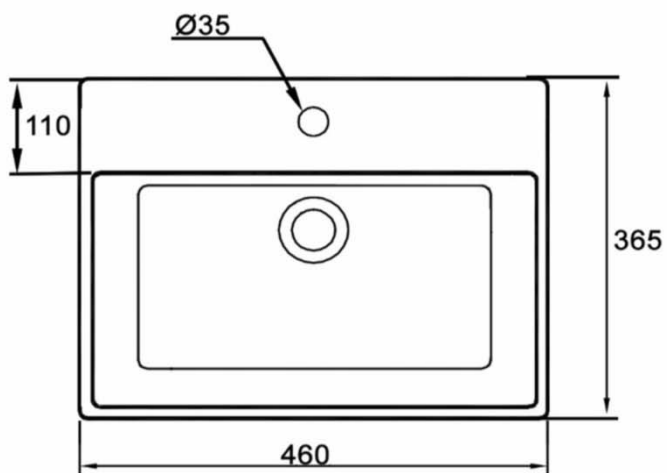

CRIZTO[®]
*a beautiful bathroom speaks well of its owner,
 make yours speak for you*

SANITARY WARE SPECIFICATIONS & TECHNICAL DRAWINGS

| | | | | | |
|-------------|---|------|------------|-----------------|------------------|
| MODEL NO. | CCB-80603-GWT | | SERIES | ARTISTIC BASINS | |
| DESCRIPTION | CRIZTO RECTANGLE ARTISTIC BASIN WITH TAP HOLE | | | | |
| DIMENSION | L460MM X W365MM X H120MM X D95MM | | | | |
| SCALE | 10.5KG | DATE | 01-10-2018 | DRAWING NO. | CCB-80603-GWT-01 |