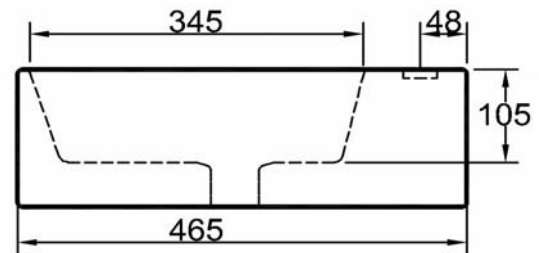

**SANITARY WARE SPECIFICATIONS & TECHNICAL DRAWINGS**

MODEL NO.	<b>CCB-81003-GWT</b>		SERIES	<b>ARTISTIC BASIN</b>	
DESCRIPTION	CRIZTO ROUND COUNTER TOP ARTISTIC BASIN WITH TAP HOLE				
DIMENSION	L465MM X W465MM X H155MM X D105MM				
SCALE	12.8KG	DATE	01-12-2016	DRAWING NO.	CCB-81003-GWT-01