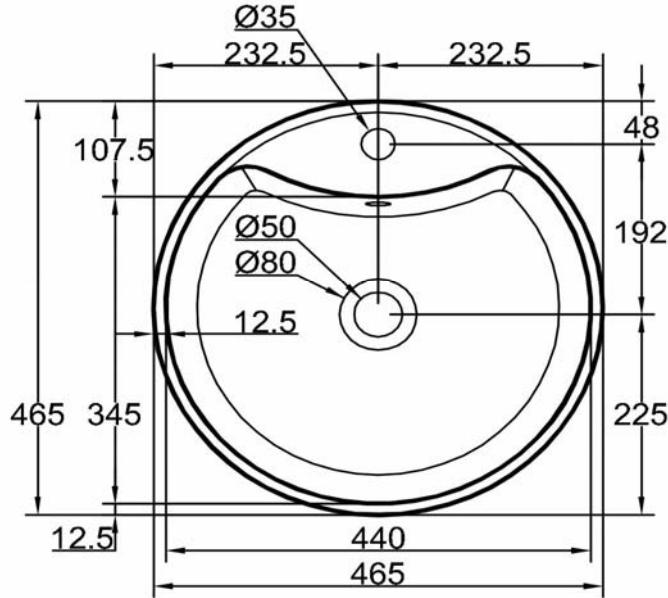

**SANITARY WARE SPECIFICATIONS & TECHNICAL DRAWINGS**

MODEL NO.	<b>CCB-81003-GWT</b>		SERIES	<b>ARTISTIC BASIN</b>	
DESCRIPTION	CRIZTO ROUND COUNTER TOP ARTISTIC BASIN WITH TAP HOLE				
DIMENSION	L465MM X W465MM X H155MM X D105MM				
SCALE	12.8KG	DATE	01-12-2016	DRAWING NO.	CCB-81003-GWT-01