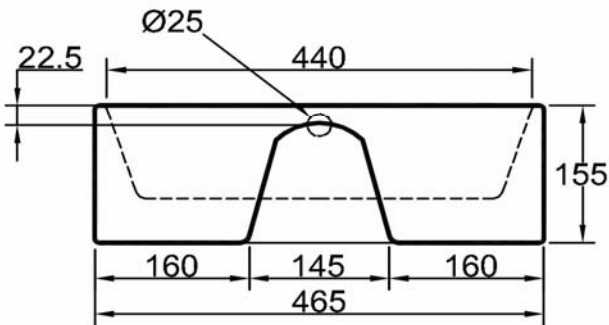

**SANITARY WARE SPECIFICATIONS & TECHNICAL DRAWINGS**

MODEL NO.	<b>CCB-81003-GWT</b>		SERIES	<b>ARTISTIC BASIN</b>	
DESCRIPTION	CRIZTO ROUND COUNTER TOP ARTISTIC BASIN WITH TAP HOLE				
DIMENSION	L465MM X W465MM X H155MM X D105MM				
SCALE	12.8KG	DATE	01-12-2016	DRAWING NO.	CCB-81003-GWT-01