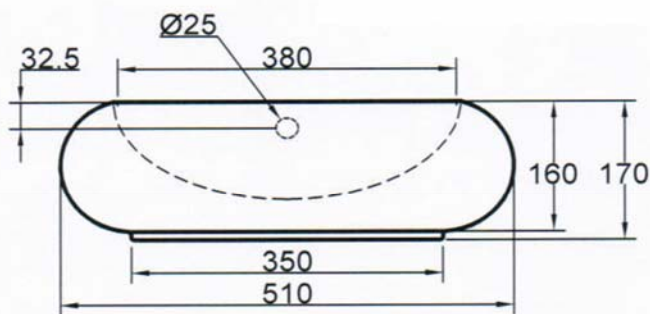

SANITARY WARE SPECIFICATIONS & TECHNICAL DRAWINGS

MODEL NO.	CCB-81008-GWT		SERIES	ARTISTIC BASINS	
DESCRIPTION	CRIZTO ROUND ARTISTIC BASIN				
DIMENSION	L510MM X W510MM X H170MM X D120MM				
SCALE	12KG	DATE	01-02-2020	DRAWING NO.	CCB-81008-GWT-01