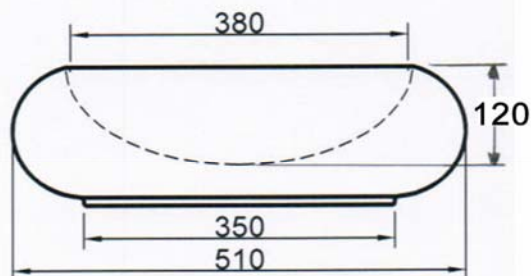

SANITARY WARE SPECIFICATIONS & TECHNICAL DRAWINGS

MODEL NO.	CCB-81008-GWT		SERIES	ARTISTIC BASINS	
DESCRIPTION	CRIZTO ROUND ARTISTIC BASIN				
DIMENSION	L510MM X W510MM X H170MM X D120MM				
SCALE	12KG	DATE	01-02-2020	DRAWING NO.	CCB-81008-GWT-01