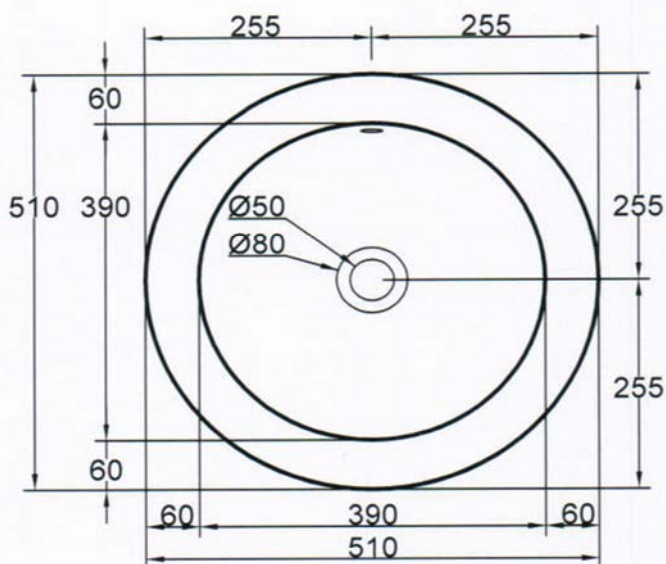

SANITARY WARE SPECIFICATIONS & TECHNICAL DRAWINGS

MODEL NO.	CCB-81008-GWT		SERIES	ARTISTIC BASINS	
DESCRIPTION	CRIZTO ROUND ARTISTIC BASIN				
DIMENSION	L510MM X W510MM X H170MM X D120MM				
SCALE	12KG	DATE	01-02-2020	DRAWING NO.	CCB-81008-GWT-01