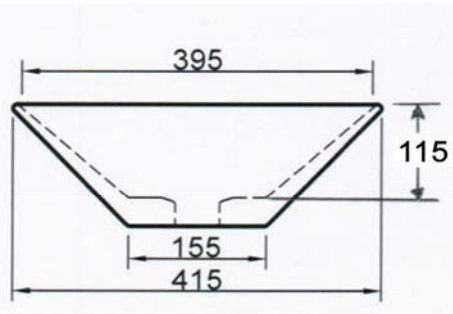

SANITARY WARE SPECIFICATIONS & TECHNICAL DRAWINGS

MODEL NO.	CCB-81024-GWT		SERIES	ARTISTIC BASINS	
DESCRIPTION	CRIZTO ROUND CONICAL ARTISTIC BASIN				
DIMENSION	L415MM X W415MM X H150MM X D115MM				
SCALE	6KG		DATE	01-12-2016	
			DRAWING NO.	CCB-81024-GWT-01	