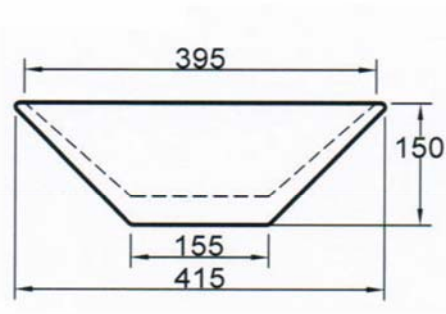

SANITARY WARE SPECIFICATIONS & TECHNICAL DRAWINGS

MODEL NO.	CCB-81024-GWT		SERIES	ARTISTIC BASINS	
DESCRIPTION	CRIZTO ROUND CONICAL ARTISTIC BASIN				
DIMENSION	L415MM X W415MM X H150MM X D115MM				
SCALE	6KG		DATE	01-12-2016	
			DRAWING NO.	CCB-81024-GWT-01	