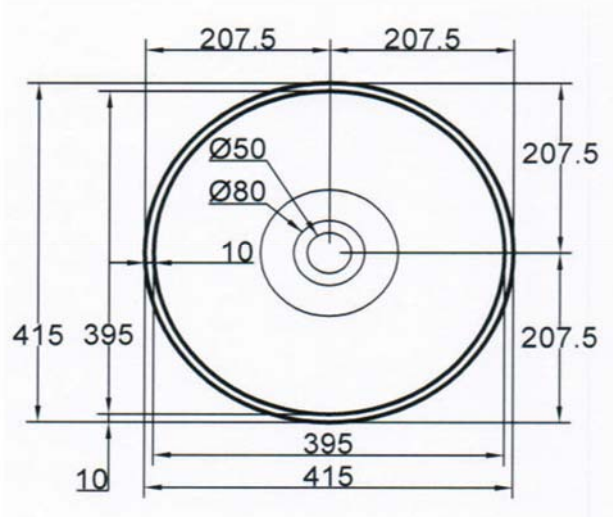

SANITARY WARE SPECIFICATIONS & TECHNICAL DRAWINGS

MODEL NO.	CCB-81024-GWT		SERIES	ARTISTIC BASINS	
DESCRIPTION	CRIZTO ROUND CONICAL ARTISTIC BASIN				
DIMENSION	L415MM X W415MM X H150MM X D115MM				
SCALE	6KG		DATE	01-12-2016	
			DRAWING NO.	CCB-81024-GWT-01	