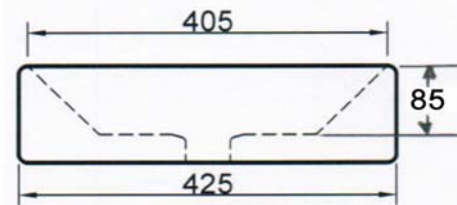

CRIZTO SINGAPORE PTE LTD

10 Tampines North Drive 4 #04-08/09/10/11
JTC Space @ Tampines North Singapore 528553
T: +65 6287 5287 | F: +65 6287 9287 | E: sales@crizto.com
W: www.crizto.com | www.facebook.com/CriztoSingapore

CRIZTO®
*a beautiful bathroom speaks well of its owner,
make yours speak for you!*

SANITARY WARE SPECIFICATIONS & TECHNICAL DRAWINGS

MODEL NO.

CCB-81027-GWT

SERIES

ARTISTIC BASINS

DESCRIPTION

CRIZTO RECTANGULAR ARTISTIC BASIN

DIMENSION

L430MM X W425MM X H120MM X D85MM

SCALE

9.2KG

DATE

01-12-2016

DRAWING NO.

CCB-81027-GWT-01