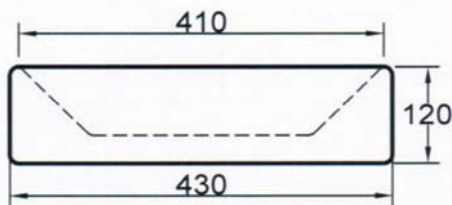

CRIZTO SINGAPORE PTE LTD

10 Tampines North Drive 4 #04-08/09/10/11
JTC Space @ Tampines North Singapore 528553
T: +65 6287 5287 | F: +65 6287 9287 | E: sales@crizto.com
W: www.crizto.com | www.facebook.com/CriztoSingapore

CRIZTO®
*a beautiful bathroom speaks well of its owner,
make yours speak for you!*

SANITARY WARE SPECIFICATIONS & TECHNICAL DRAWINGS

MODEL NO.

CCB-81027-GWT

SERIES

ARTISTIC BASINS

DESCRIPTION

CRIZTO RECTANGULAR ARTISTIC BASIN

DIMENSION

L430MM X W425MM X H120MM X D85MM

SCALE

9.2KG

DATE

01-12-2016

DRAWING NO.

CCB-81027-GWT-01