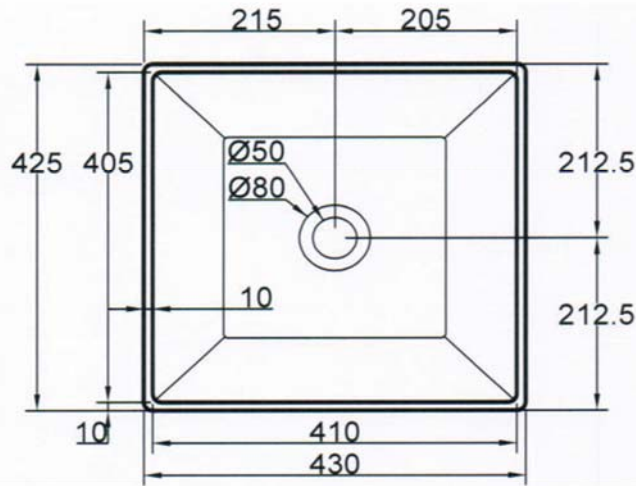

CRIZTO SINGAPORE PTE LTD

10 Tampines North Drive 4 #04-08/09/10/11
JTC Space @ Tampines North Singapore 528553
T: +65 6287 5287 | F: +65 6287 9287 | E: sales@crizto.com
W: www.crizto.com | www.facebook.com/CriztoSingapore

CRIZTO®
*a beautiful bathroom speaks well of its owner,
make yours speak for you!*

SANITARY WARE SPECIFICATIONS & TECHNICAL DRAWINGS

MODEL NO.

CCB-81027-GWT

SERIES

ARTISTIC BASINS

DESCRIPTION

CRIZTO RECTANGULAR ARTISTIC BASIN

DIMENSION

L430MM X W425MM X H120MM X D85MM

SCALE

9.2KG

DATE

01-12-2016

DRAWING NO.

CCB-81027-GWT-01