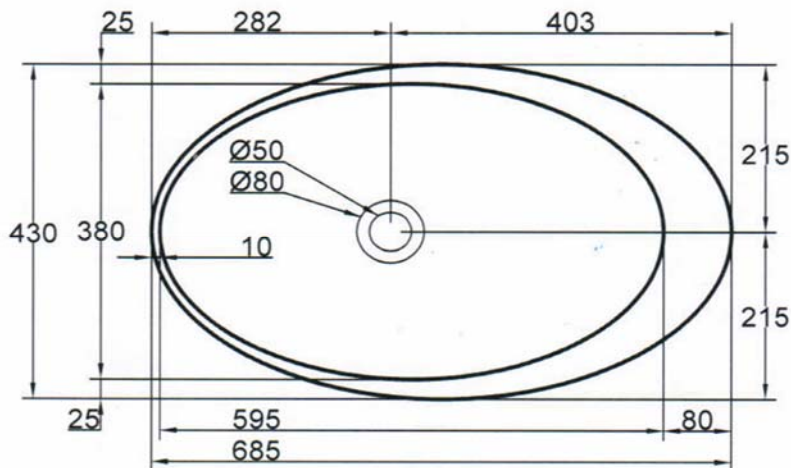

SANITARY WARE SPECIFICATIONS & TECHNICAL DRAWINGS

MODEL NO.	CCB-81113-GWT		SERIES	ARTISTIC BASINS	
DESCRIPTION	CRIZTO MAGNESITE OVAL COUNTER TOP ARTISTIC BASIN				
DIMENSION	L685MM X W430MM X H170MM X D140MM				
SCALE	12KG	DATE	01-12-2016	DRAWING NO.	CCB-81113-GWT-01