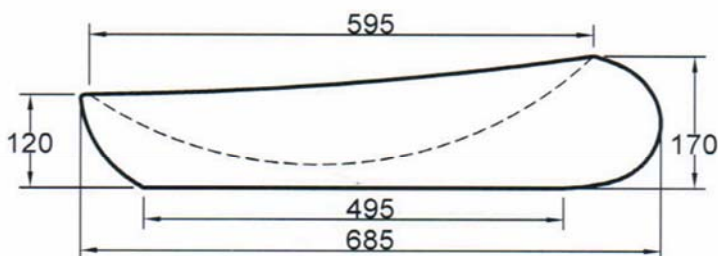

SANITARY WARE SPECIFICATIONS & TECHNICAL DRAWINGS

MODEL NO.	CCB-81113-GWT		SERIES	ARTISTIC BASINS	
DESCRIPTION	CRIZTO MAGNESITE OVAL COUNTER TOP ARTISTIC BASIN				
DIMENSION	L685MM X W430MM X H170MM X D140MM				
SCALE	12KG	DATE	01-12-2016	DRAWING NO.	CCB-81113-GWT-01