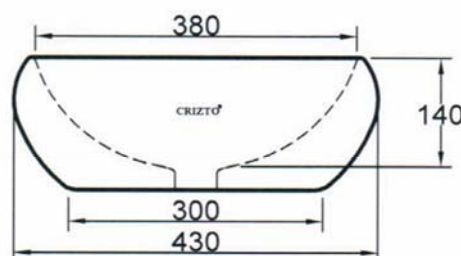

SANITARY WARE SPECIFICATIONS & TECHNICAL DRAWINGS

MODEL NO.	CCB-81113-GWT		SERIES	ARTISTIC BASINS	
DESCRIPTION	CRIZTO MAGNESITE OVAL COUNTER TOP ARTISTIC BASIN				
DIMENSION	L685MM X W430MM X H170MM X D140MM				
SCALE	12KG	DATE	01-12-2016	DRAWING NO.	CCB-81113-GWT-01