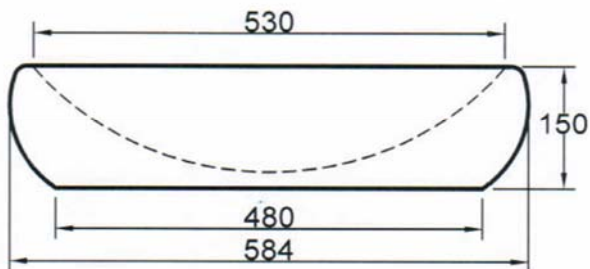

SANITARY WARE SPECIFICATIONS & TECHNICAL DRAWINGS

MODEL NO. CCB-81117-GWT	SERIES ARTISTIC BASINS
-----------------------------------	----------------------------------

DESCRIPTION
CRIZTO MAGNITE OVAL ARTISTIC BASIN

DIMENSION
L584MM X W400MM X H150MM X D130MM

SCALE 10KG	DATE 01-12-2016	DRAWING NO. CCB-81117-GWT-01
----------------------	---------------------------	--