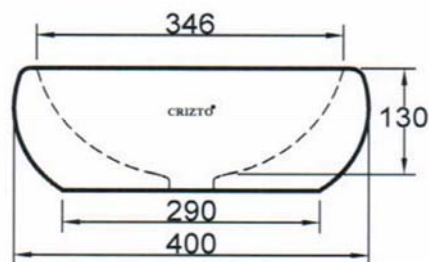

SANITARY WARE SPECIFICATIONS & TECHNICAL DRAWINGS

MODEL NO. CCB-81117-GWT	SERIES ARTISTIC BASINS
-----------------------------------	----------------------------------

DESCRIPTION
CRIZTO MAGNITE OVAL ARTISTIC BASIN

DIMENSION
L584MM X W400MM X H150MM X D130MM

SCALE 10KG	DATE 01-12-2016	DRAWING NO. CCB-81117-GWT-01
----------------------	---------------------------	--