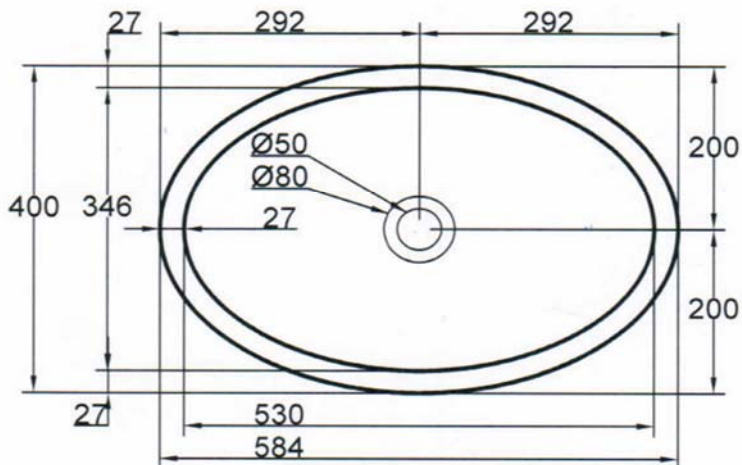

SANITARY WARE SPECIFICATIONS & TECHNICAL DRAWINGS

MODEL NO. CCB-81117-GWT	SERIES ARTISTIC BASINS
-----------------------------------	----------------------------------

DESCRIPTION
CRIZTO MAGNITE OVAL ARTISTIC BASIN

DIMENSION
L584MM X W400MM X H150MM X D130MM

SCALE 10KG	DATE 01-12-2016	DRAWING NO. CCB-81117-GWT-01
----------------------	---------------------------	--