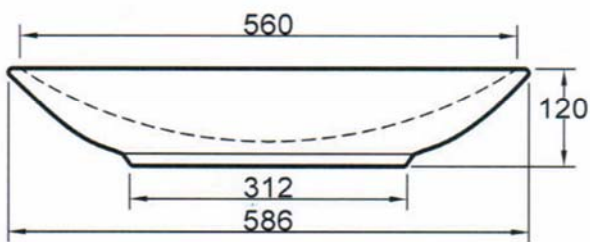

SANITARY WARE SPECIFICATIONS & TECHNICAL DRAWINGS

MODEL NO.	CCB-81120-GWT		SERIES	ARTISTIC BASINS	
DESCRIPTION	CRIZTO CELESTITE RECTANGULAR ARTISTIC BASIN				
DIMENSION	L586MM X W370MM X H120MM X D90MM				
SCALE	8KG	DATE	01-12-2016	DRAWING NO.	CCB-81120-GWT-01