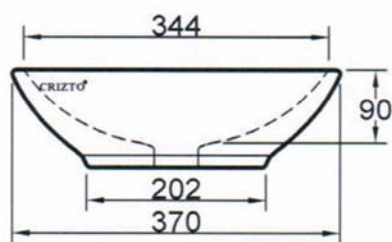

SANITARY WARE SPECIFICATIONS & TECHNICAL DRAWINGS

MODEL NO.	CCB-81120-GWT		SERIES	ARTISTIC BASINS	
DESCRIPTION	CRIZTO CELESTITE RECTANGULAR ARTISTIC BASIN				
DIMENSION	L586MM X W370MM X H120MM X D90MM				
SCALE	8KG	DATE	01-12-2016	DRAWING NO.	CCB-81120-GWT-01