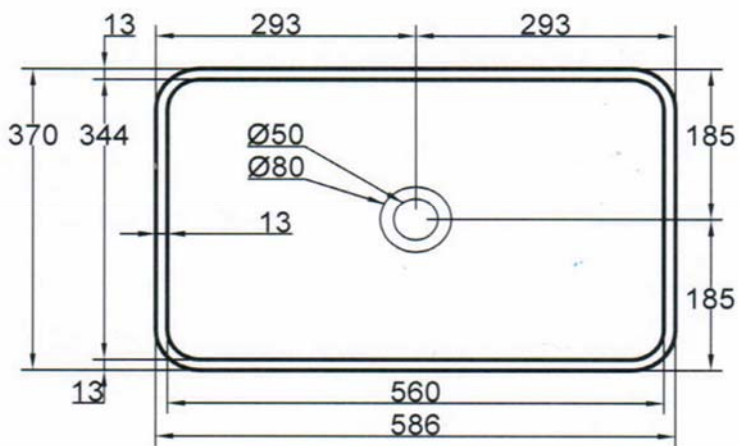

SANITARY WARE SPECIFICATIONS & TECHNICAL DRAWINGS

MODEL NO.	CCB-81120-GWT		SERIES	ARTISTIC BASINS	
DESCRIPTION	CRIZTO CELESTITE RECTANGULAR ARTISTIC BASIN				
DIMENSION	L586MM X W370MM X H120MM X D90MM				
SCALE	8KG	DATE	01-12-2016	DRAWING NO.	CCB-81120-GWT-01