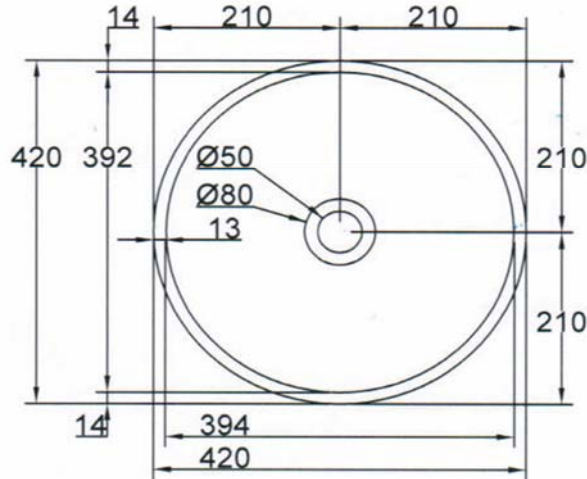

SANITARY WARE SPECIFICATIONS & TECHNICAL DRAWINGS

MODEL NO.	CCB-81121-GWT		SERIES	ARTISTIC BASINS	
DESCRIPTION	CRIZTO RHODOLITE ROUND ARTISTIC BASIN				
DIMENSION	L420MM X W420MM X H160MM X D140MM				
SCALE	6KG	DATE	01-12-2016	DRAWING NO.	CCB-81121-GWT-01