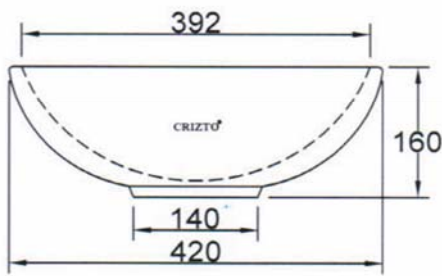

SANITARY WARE SPECIFICATIONS & TECHNICAL DRAWINGS

MODEL NO.	CCB-81121-GWT		SERIES	ARTISTIC BASINS	
DESCRIPTION	CRIZTO RHODOLITE ROUND ARTISTIC BASIN				
DIMENSION	L420MM X W420MM X H160MM X D140MM				
SCALE	6KG	DATE	01-12-2016	DRAWING NO.	CCB-81121-GWT-01