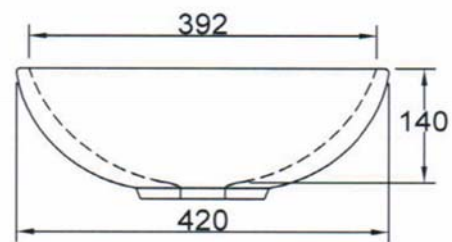

SANITARY WARE SPECIFICATIONS & TECHNICAL DRAWINGS

MODEL NO.	CCB-81121-GWT		SERIES	ARTISTIC BASINS	
DESCRIPTION	CRIZTO RHODOLITE ROUND ARTISTIC BASIN				
DIMENSION	L420MM X W420MM X H160MM X D140MM				
SCALE	6KG	DATE	01-12-2016	DRAWING NO.	CCB-81121-GWT-01