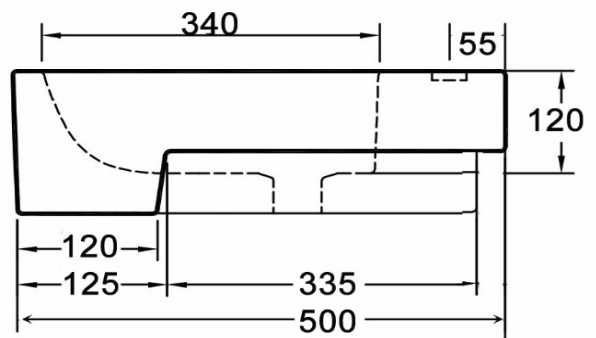

SANITARY WARE SPECIFICATIONS & TECHNICAL DRAWINGS

MODEL NO.	CCB-83014-GWT		SERIES	ARTISTIC BASINS	
DESCRIPTION	CRIZTO SQUARE ARTISTIC BASIN WITH TAP HOLE				
DIMENSION	L500MM X W500MM X H155MM				
SCALE	18KG	DATE	28-11-2019	DRAWING NO.	CCB-83014-GWT-01