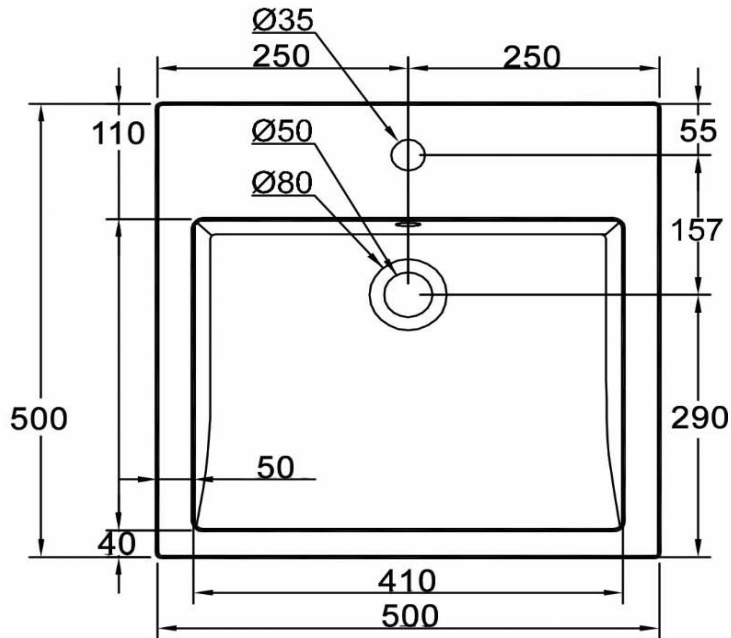

SANITARY WARE SPECIFICATIONS & TECHNICAL DRAWINGS

MODEL NO.	CCB-83014-GWT		SERIES	ARTISTIC BASINS	
DESCRIPTION	CRIZTO SQUARE ARTISTIC BASIN WITH TAP HOLE				
DIMENSION	L500MM X W500MM X H155MM				
SCALE	18KG	DATE	28-11-2019	DRAWING NO.	CCB-83014-GWT-01