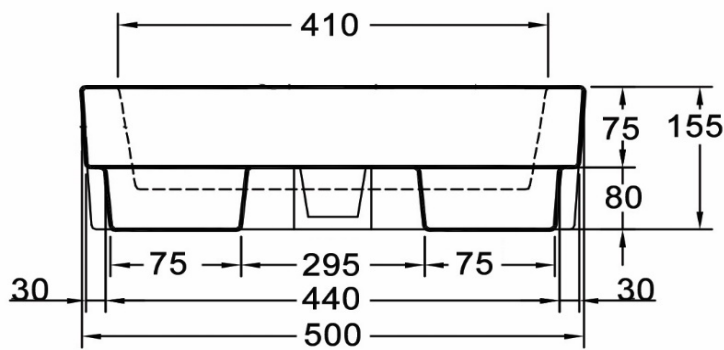

SANITARY WARE SPECIFICATIONS & TECHNICAL DRAWINGS

MODEL NO.	CCB-83014-GWT		SERIES	ARTISTIC BASINS	
DESCRIPTION	CRIZTO SQUARE ARTISTIC BASIN WITH TAP HOLE				
DIMENSION	L500MM X W500MM X H155MM				
SCALE	18KG	DATE	28-11-2019	DRAWING NO.	CCB-83014-GWT-01