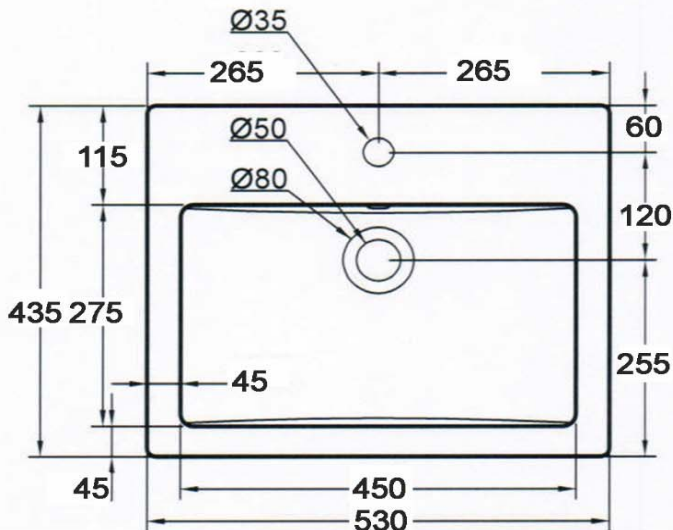

SANITARY WARE SPECIFICATIONS & TECHNICAL DRAWINGS

MODEL NO.	CCB-83021-GWT		SERIES	ARTISTIC BASINS	
DESCRIPTION	CRIZTO RECTANGULAR ARTISTIC BASIN WITH TAP HOLE				
DIMENSION	L530MM X W435MM X H160MM				
SCALE	18.5KG	DATE	04-10-2019	DRAWING NO.	CCB-83021-GWT-01