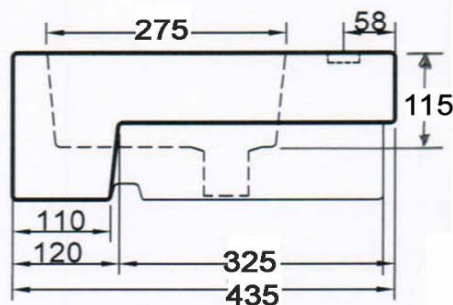

SANITARY WARE SPECIFICATIONS & TECHNICAL DRAWINGS

MODEL NO.	CCB-83021-GWT		SERIES	ARTISTIC BASINS	
DESCRIPTION	CRIZTO RECTANGULAR ARTISTIC BASIN WITH TAP HOLE				
DIMENSION	L530MM X W435MM X H160MM				
SCALE	18.5KG	DATE	04-10-2019	DRAWING NO.	CCB-83021-GWT-01