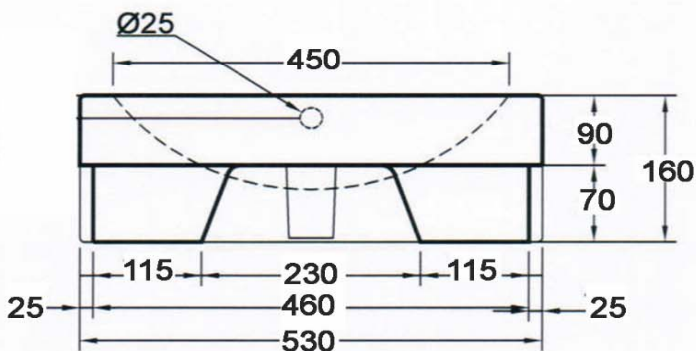

SANITARY WARE SPECIFICATIONS & TECHNICAL DRAWINGS

MODEL NO.	CCB-83021-GWT		SERIES	ARTISTIC BASINS	
DESCRIPTION	CRIZTO RECTANGULAR ARTISTIC BASIN WITH TAP HOLE				
DIMENSION	L530MM X W435MM X H160MM				
SCALE	18.5KG	DATE	04-10-2019	DRAWING NO.	CCB-83021-GWT-01