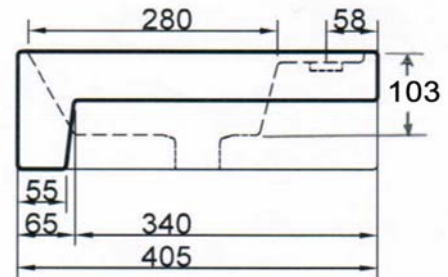

**SANITARY WARE SPECIFICATIONS & TECHNICAL DRAWINGS**

MODEL NO.	<b>CCB-83064-GWT</b>		SERIES	<b>ARTISTIC BASINS</b>	
DESCRIPTION	CRIZTO SQUARE SEMI RECESS ARTISTIC BASIN WITH TAP HOLE				
DIMENSION	L405MM X W405MM X H145MM X D103MM				
SCALE	13.7KG	DATE	01-12-2016	DRAWING NO.	CCB-83064-GWT-01