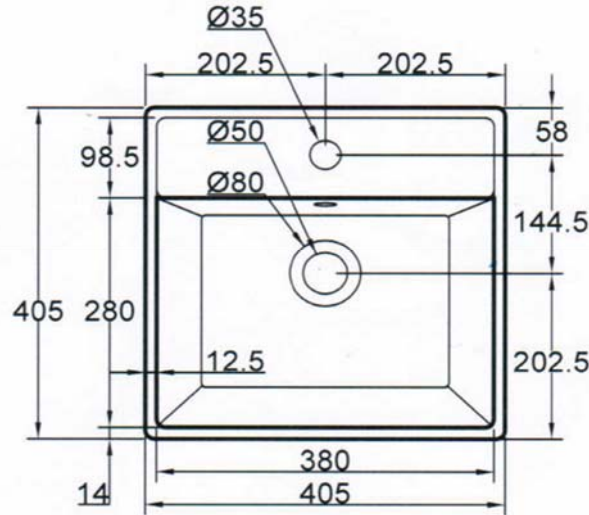

**SANITARY WARE SPECIFICATIONS & TECHNICAL DRAWINGS**

MODEL NO.	<b>CCB-83064-GWT</b>		SERIES	<b>ARTISTIC BASINS</b>	
DESCRIPTION	CRIZTO SQUARE SEMI RECESS ARTISTIC BASIN WITH TAP HOLE				
DIMENSION	L405MM X W405MM X H145MM X D103MM				
SCALE	13.7KG	DATE	01-12-2016	DRAWING NO.	CCB-83064-GWT-01