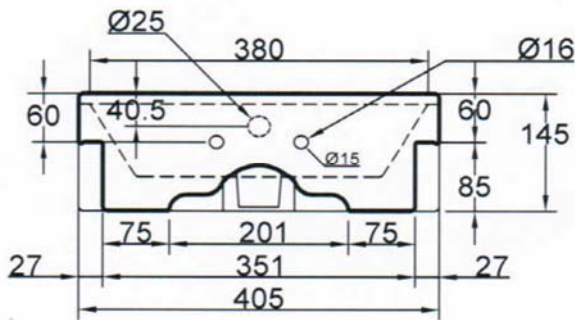

**SANITARY WARE SPECIFICATIONS & TECHNICAL DRAWINGS**

MODEL NO.	<b>CCB-83064-GWT</b>		SERIES	<b>ARTISTIC BASINS</b>	
DESCRIPTION	CRIZTO SQUARE SEMI RECESS ARTISTIC BASIN WITH TAP HOLE				
DIMENSION	L405MM X W405MM X H145MM X D103MM				
SCALE	13.7KG	DATE	01-12-2016	DRAWING NO.	CCB-83064-GWT-01