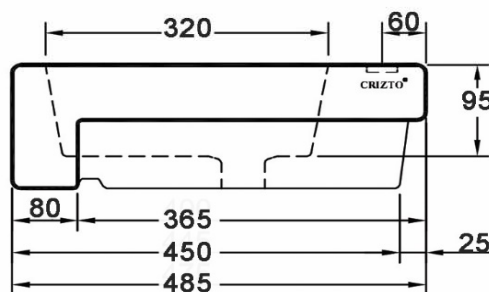

SANITARY WARE SPECIFICATIONS & TECHNICAL DRAWINGS

MODEL NO.	CCB-83126-WT		SERIES	ARTISTIC BASINS	
DESCRIPTION	CRIZTO SEMI RECESS ARTISTIC BASIN W/ TAP HOLE				
DIMENSION	L490MM X W485MM X H145MM				
SCALE	14KG	DATE	01-10-2019	DRAWING NO.	CCB-83126-WT-01