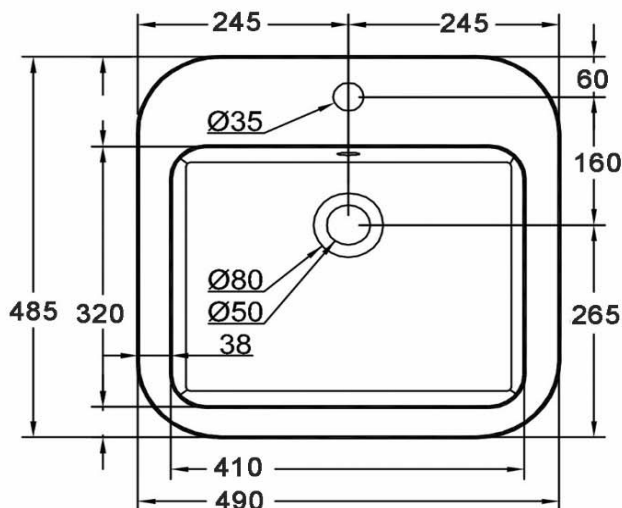

SANITARY WARE SPECIFICATIONS & TECHNICAL DRAWINGS

MODEL NO.	CCB-83126-WT		SERIES	ARTISTIC BASINS	
DESCRIPTION	CRIZTO SEMI RECESS ARTISTIC BASIN W/ TAP HOLE				
DIMENSION	L490MM X W485MM X H145MM				
SCALE	14KG	DATE	01-10-2019	DRAWING NO.	CCB-83126-WT-01