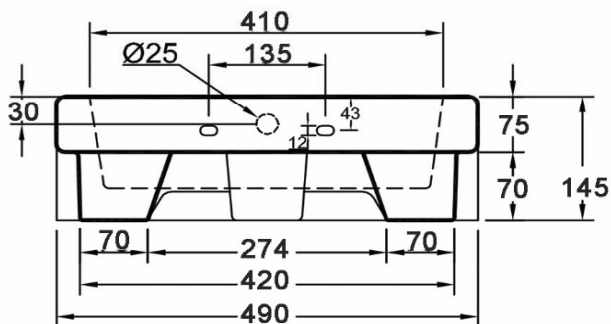

SANITARY WARE SPECIFICATIONS & TECHNICAL DRAWINGS

MODEL NO.	CCB-83126-WT		SERIES	ARTISTIC BASINS	
DESCRIPTION	CRIZTO SEMI RECESS ARTISTIC BASIN W/ TAP HOLE				
DIMENSION	L490MM X W485MM X H145MM				
SCALE	14KG	DATE	01-10-2019	DRAWING NO.	CCB-83126-WT-01