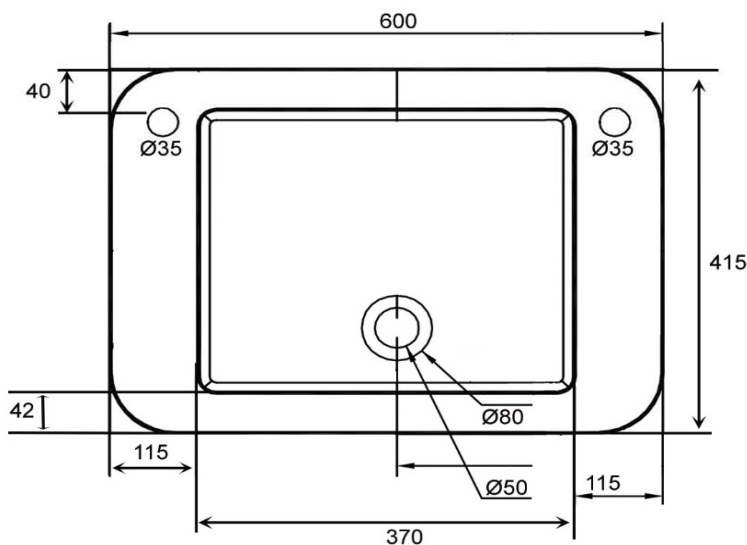

**CRIZTO**<sup>®</sup>  
*a beautiful bathroom speaks well of its owner,  
 make yours speak for you!*

**SANITARY WARE SPECIFICATIONS & TECHNICAL DRAWINGS**

MODEL NO.	<b>CCB-84503-GWT</b>		SERIES	<b>ARTISTIC BASIN</b>	
DESCRIPTION	CRIZTO RECTANGULAR PADI BASIN				
DIMENSION	L600mm X W415mm X H290mm				
SCALE	DATE	DRAWING NO.			
	01-06-2017	CCB-84503-GWT-01			