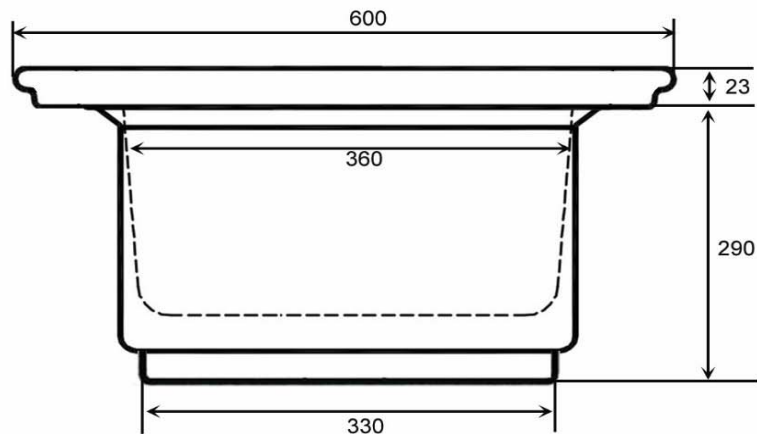

**CRIZTO**<sup>®</sup>  
*a beautiful bathroom speaks well of its owner,  
 make yours speak for you!*

**SANITARY WARE SPECIFICATIONS & TECHNICAL DRAWINGS**

MODEL NO.	<b>CCB-84503-GWT</b>		SERIES	<b>ARTISTIC BASIN</b>	
DESCRIPTION	CRIZTO RECTANGULAR PADI BASIN				
DIMENSION	L600mm X W415mm X H290mm				
SCALE	DATE	DRAWING NO.			
	01-06-2017	CCB-84503-GWT-01			