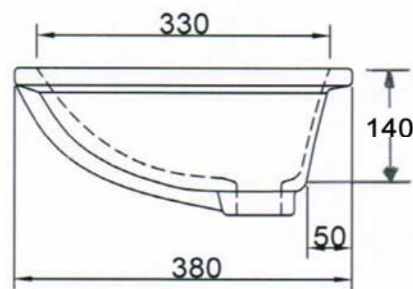

CRIZTO[®]
*a beautiful bathroom speaks well of its owner,
 make yours speak for you!*

SANITARY WARE SPECIFICATIONS & TECHNICAL DRAWINGS

MODEL NO.	CCB-85018-GWT		SERIES	ARTISTIC BASINS	
DESCRIPTION	CRIZTO 18" UNDER-COUNTER BASIN				
DIMENSION	L470MM X W380MM X H180MM X D140MM				
SCALE	5KG	DATE	01-12-2016	DRAWING NO.	CCB-85018-GWT-01