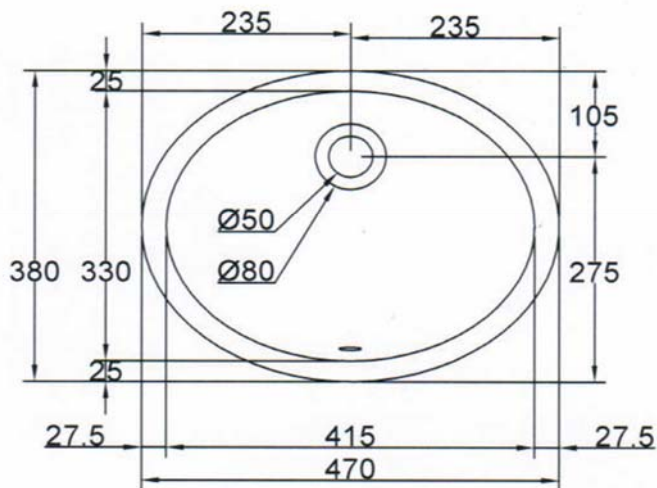

CRIZTO[®]
*a beautiful bathroom speaks well of its owner,
 make yours speak for you!*

SANITARY WARE SPECIFICATIONS & TECHNICAL DRAWINGS

MODEL NO.	CCB-85018-GWT		SERIES	ARTISTIC BASINS	
DESCRIPTION	CRIZTO 18" UNDER-COUNTER BASIN				
DIMENSION	L470MM X W380MM X H180MM X D140MM				
SCALE	5KG	DATE	01-12-2016	DRAWING NO.	CCB-85018-GWT-01