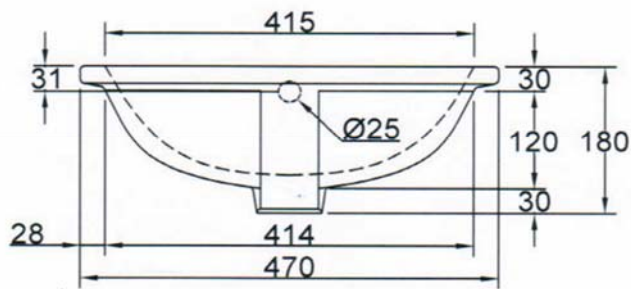

CRIZTO[®]
*a beautiful bathroom speaks well of its owner,
 make yours speak for you!*

SANITARY WARE SPECIFICATIONS & TECHNICAL DRAWINGS

MODEL NO.	CCB-85018-GWT		SERIES	ARTISTIC BASINS	
DESCRIPTION	CRIZTO 18" UNDER-COUNTER BASIN				
DIMENSION	L470MM X W380MM X H180MM X D140MM				
SCALE	5KG	DATE	01-12-2016	DRAWING NO.	CCB-85018-GWT-01