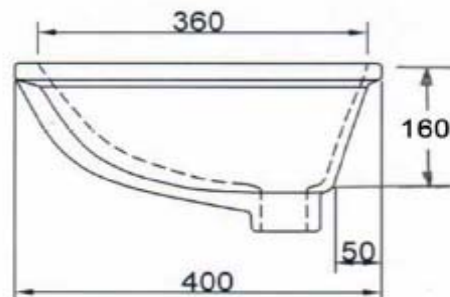

SANITARY WARE SPECIFICATIONS & TECHNICAL DRAWINGS

MODEL NO.	CCB-85020-GWT		SERIES	ARTISTIC BASINS	
DESCRIPTION	CRIZTO 20" UNDER-COUNTER BASIN				
DIMENSION					
SCALE	7KG		DATE	01-02-2021	
			DRAWING NO.	CCB-85020-GWT-01	