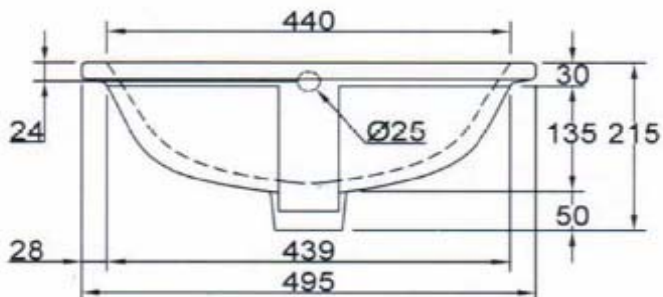

SANITARY WARE SPECIFICATIONS & TECHNICAL DRAWINGS

MODEL NO.	CCB-85020-GWT		SERIES	ARTISTIC BASINS	
DESCRIPTION	CRIZTO 20" UNDER-COUNTER BASIN				
DIMENSION					
SCALE	7KG		DATE	01-02-2021	
			DRAWING NO.	CCB-85020-GWT-01	