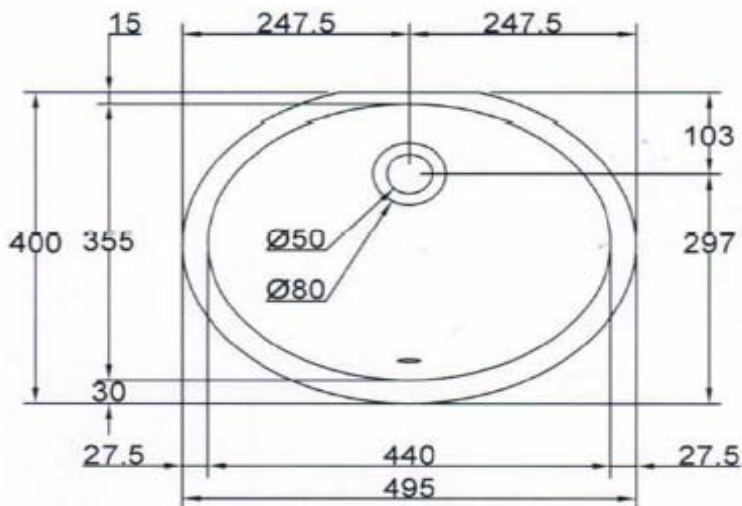

SANITARY WARE SPECIFICATIONS & TECHNICAL DRAWINGS

MODEL NO.	CCB-85020-GWT		SERIES	ARTISTIC BASINS	
DESCRIPTION	CRIZTO 20" UNDER-COUNTER BASIN				
DIMENSION					
SCALE	7KG		DATE	01-02-2021	
			DRAWING NO.	CCB-85020-GWT-01	