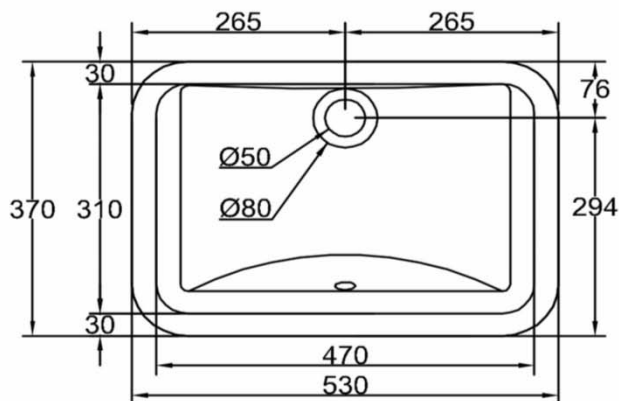

**SANITARY WARE SPECIFICATIONS & TECHNICAL DRAWINGS**

MODEL NO.	<b>CCB-85418-GWT</b>		SERIES	<b>ARTISTIC BASINS</b>	
DESCRIPTION	CRIZTO RECTANGULAR UNDER-COUNTER BASIN				
DIMENSION	L530MM X W370MM X H200MM X D160MM				
SCALE	8.5KG	DATE	01-10-2018	DRAWING NO.	CCB-85418-GWT-01