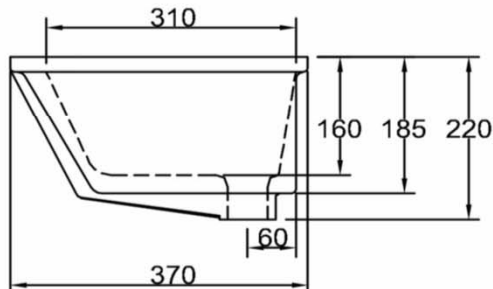

**SANITARY WARE SPECIFICATIONS & TECHNICAL DRAWINGS**

MODEL NO.	<b>CCB-85418-GWT</b>		SERIES	<b>ARTISTIC BASINS</b>	
DESCRIPTION	CRIZTO RECTANGULAR UNDER-COUNTER BASIN				
DIMENSION	L530MM X W370MM X H200MM X D160MM				
SCALE	8.5KG	DATE	01-10-2018	DRAWING NO.	CCB-85418-GWT-01