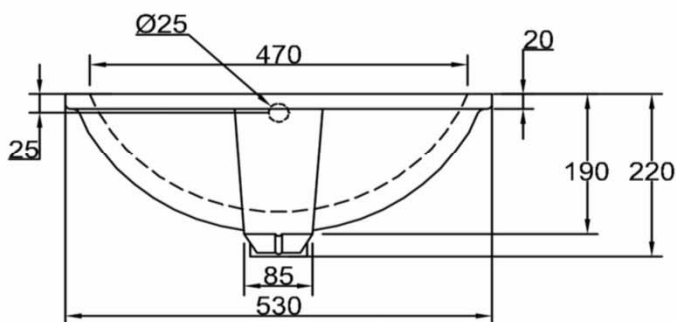

**SANITARY WARE SPECIFICATIONS & TECHNICAL DRAWINGS**

MODEL NO.	<b>CCB-85418-GWT</b>		SERIES	<b>ARTISTIC BASINS</b>	
DESCRIPTION	CRIZTO RECTANGULAR UNDER-COUNTER BASIN				
DIMENSION	L530MM X W370MM X H200MM X D160MM				
SCALE	8.5KG	DATE	01-10-2018	DRAWING NO.	CCB-85418-GWT-01