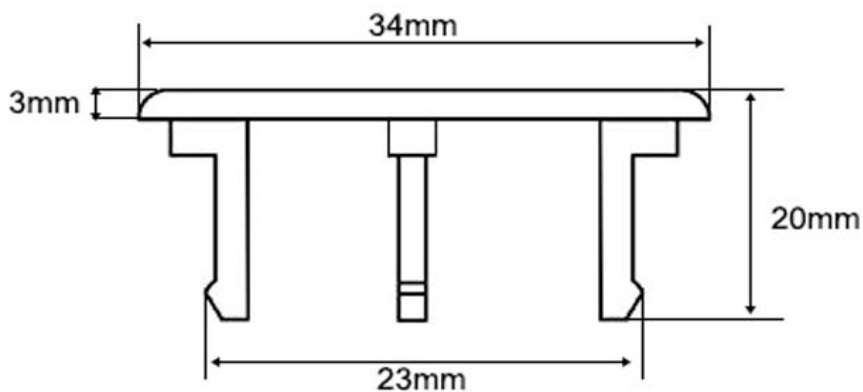

CRIZTO*a beautiful bathroom speaks well of its owner,
make yours speak for you***CRIZTO 40CM S.S FLEXIBLE HOSE**

MODEL NO.

CCB-OFC-BC

SERIES

HOSE

DESCRIPTION

CRIZTO BASIN OVERFLOW BEAUTY CAP

DIMENSION

SCALE

DATE

DRAWING NO.

CCB-OFC-BC-01