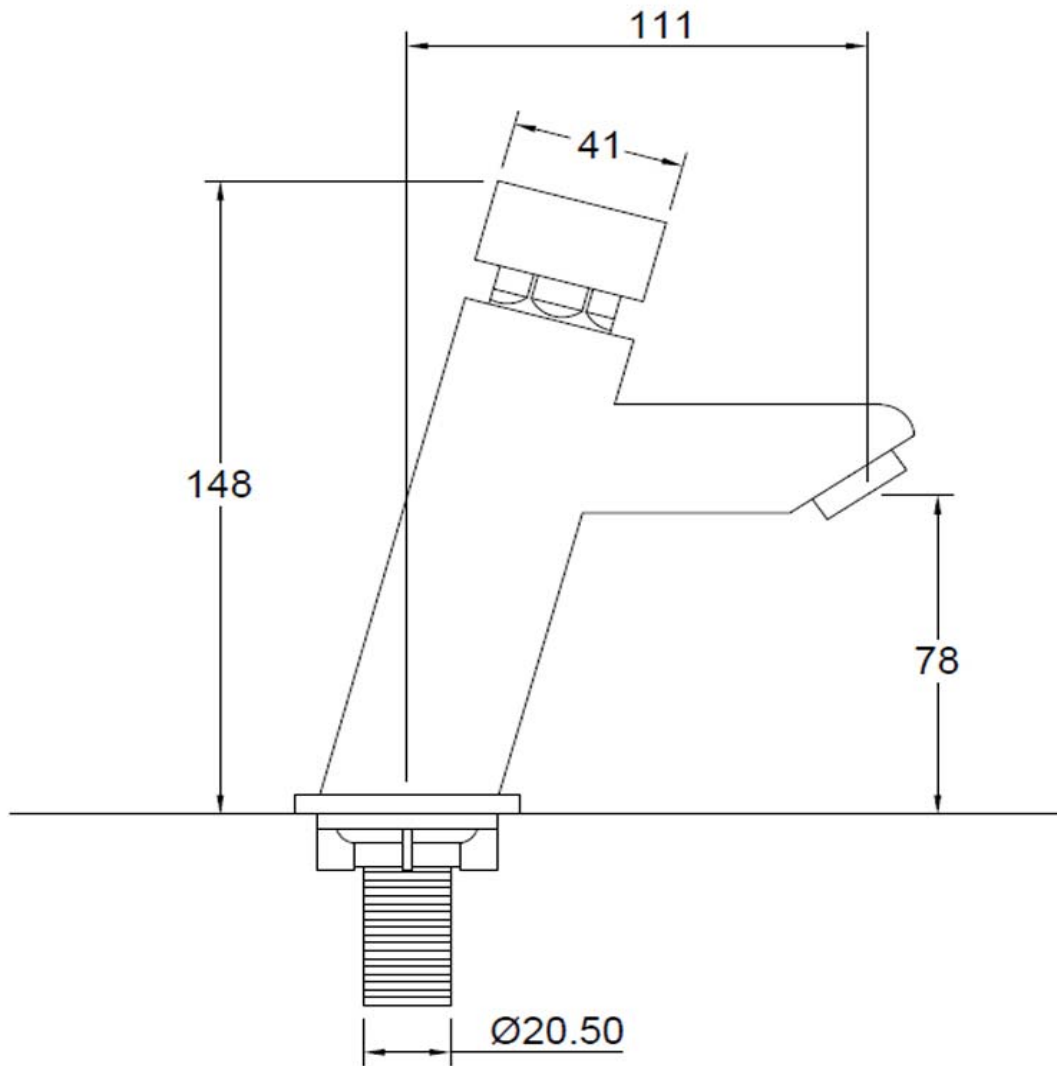

**SANITARY WARE SPECIFICATIONS & TECHNICAL DRAWINGS**

MODEL NO.	CDA-33001-C		SERIES	DELAY ACTION TAP	
DESCRIPTION	CRIZTO SELF CLOSING DELAP ACTION BASIN TAP				
DIMENSION					
SCALE	DATE	DRAWING NO.			
	01-12-2016	CDA-33001-C-01			