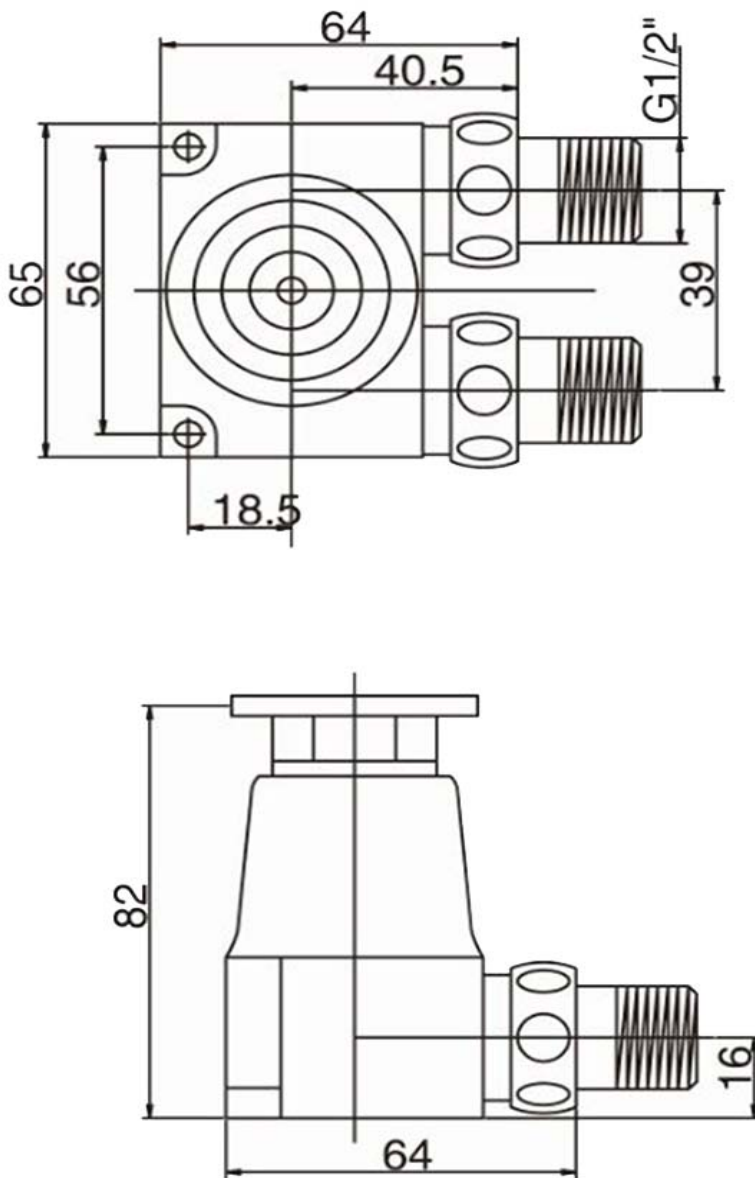

SANITARY WARE SPECIFICATIONS & TECHNICAL DRAWINGS

MODEL NO.	CDA-FP101-C		SERIES	STEPPING FAUCET	
DESCRIPTION	CRIZTO STEPPING FAUCET				
DIMENSION					
SCALE	DATE	DRAWING NO.			
	01-12-2016	CDA-FP101-C-01			