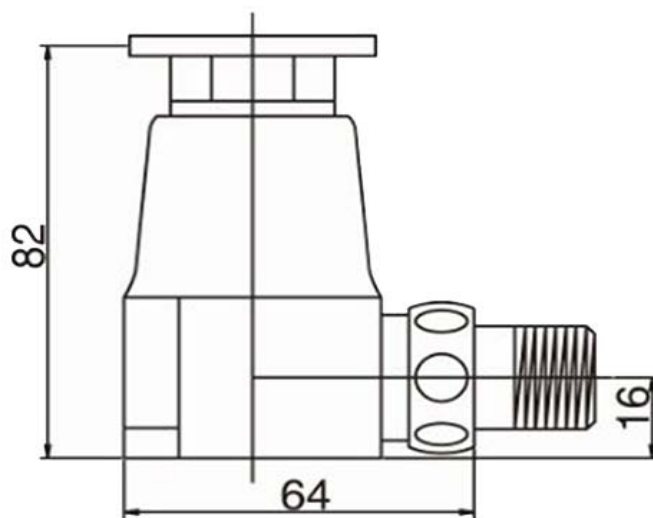

SANITARY WARE SPECIFICATIONS & TECHNICAL DRAWINGS

MODEL NO.	CDA-FP101-C		SERIES	STEPPING FAUCET	
DESCRIPTION	CRIZTO STEPPING FAUCET				
DIMENSION					
SCALE	DATE	DRAWING NO.			
	01-12-2016	CDA-FP101-C-01			