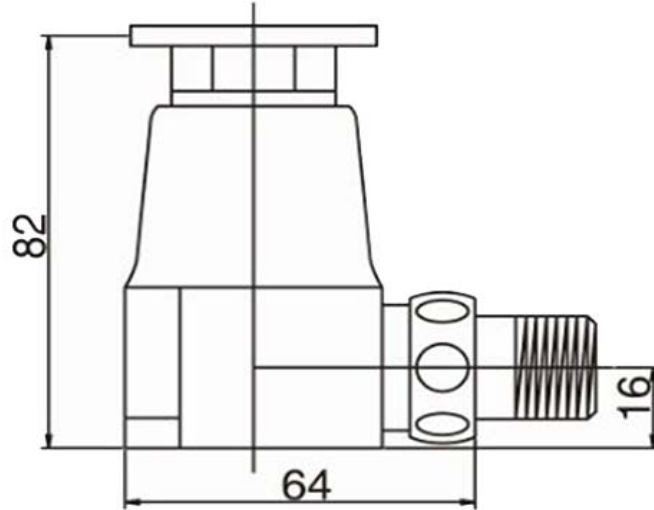

CRIZTO®

*a beautiful bathroom speaks well of its owner,
 make yours speak for you!™*

SANITARY WARE SPECIFICATIONS & TECHNICAL DRAWINGS

MODEL NO.

CDA-FP105-C

SERIES

STEPPING FAUCET

DESCRIPTION

CRIZTO STEPPING FAUCET

DIMENSION

SCALE

DATE

01-12-2016

DRAWING NO.

CDA-FP105-C-01