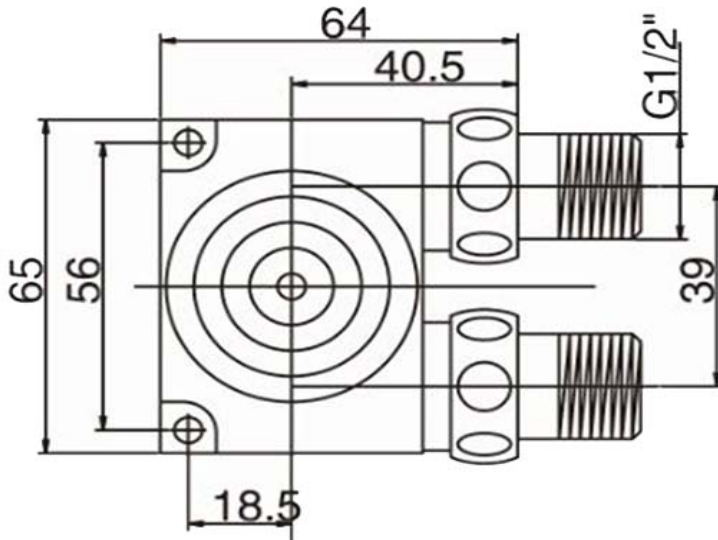

CRIZTO®

*a beautiful bathroom speaks well of its owner,
 make yours speak for you!™*

SANITARY WARE SPECIFICATIONS & TECHNICAL DRAWINGS

MODEL NO.

CDA-FP105-C

SERIES

STEPPING FAUCET

DESCRIPTION

CRIZTO STEPPING FAUCET

DIMENSION

SCALE

DATE

01-12-2016

DRAWING NO.

CDA-FP105-C-01