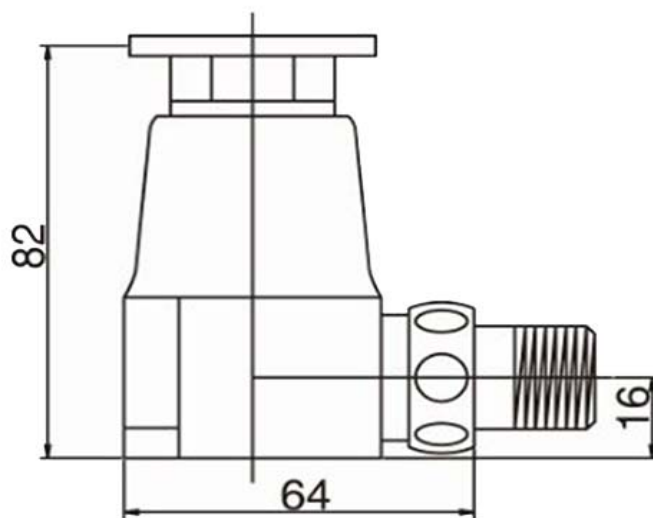

SANITARY WARE SPECIFICATIONS & TECHNICAL DRAWINGS

MODEL NO. CDA-FP109-C		SERIES STEPPING FAUCET
DESCRIPTION CRIZTO STEPPING FAUCET		
DIMENSION		
SCALE	DATE 01-12-2016	DRAWING NO. CDA-FP109-C-01