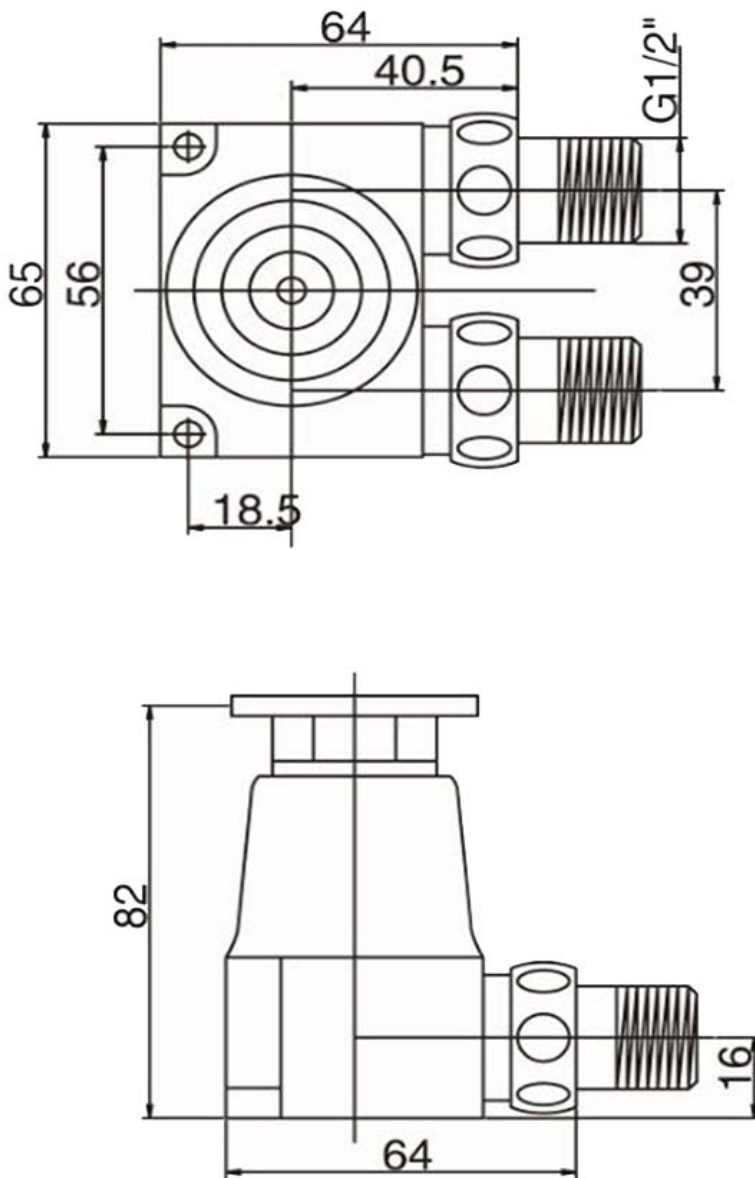

SANITARY WARE SPECIFICATIONS & TECHNICAL DRAWINGS

MODEL NO. CDA-FP109-C		SERIES STEPPING FAUCET
DESCRIPTION CRIZTO STEPPING FAUCET		
DIMENSION		
SCALE	DATE 01-12-2016	DRAWING NO. CDA-FP109-C-01