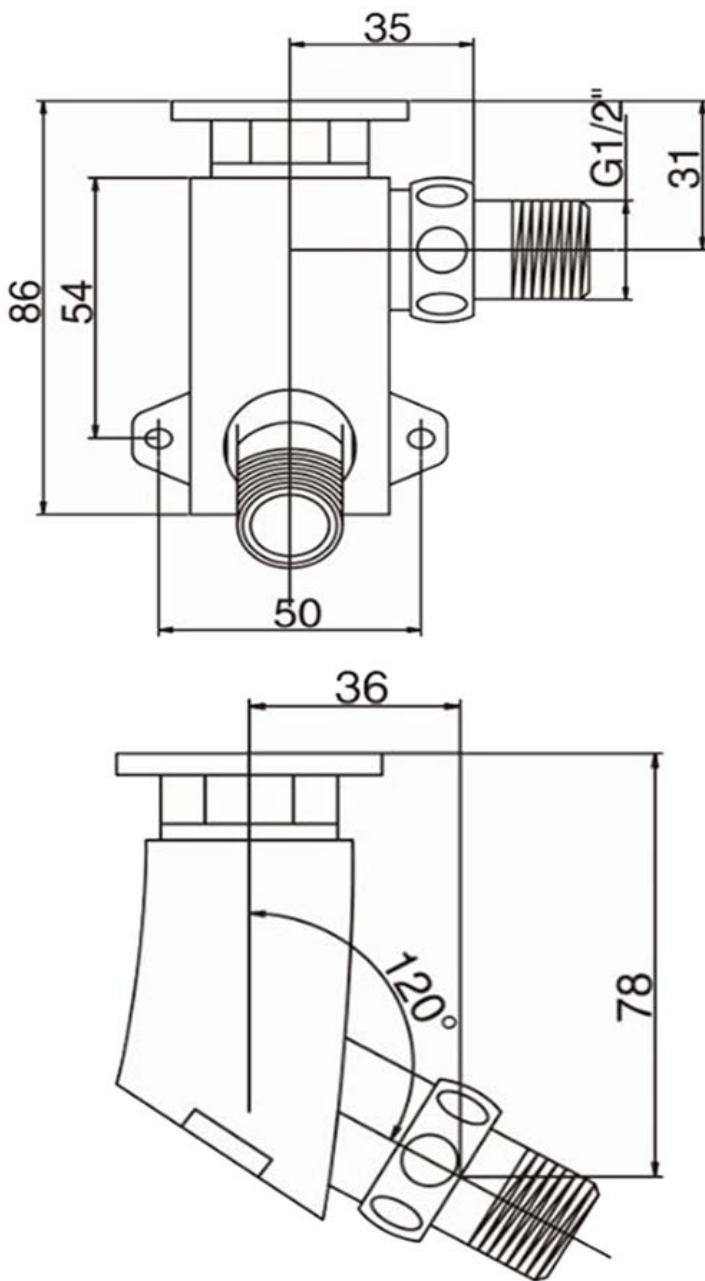

SANITARY WARE SPECIFICATIONS & TECHNICAL DRAWINGS

MODEL NO.	CDA-FP201-C		SERIES	STEPPING FAUCET	
DESCRIPTION	CRIZTO STEPPING FAUCET				
DIMENSION					
SCALE	DATE	DRAWING NO.			
	01-12-2016	CDA-FP201-C-01			