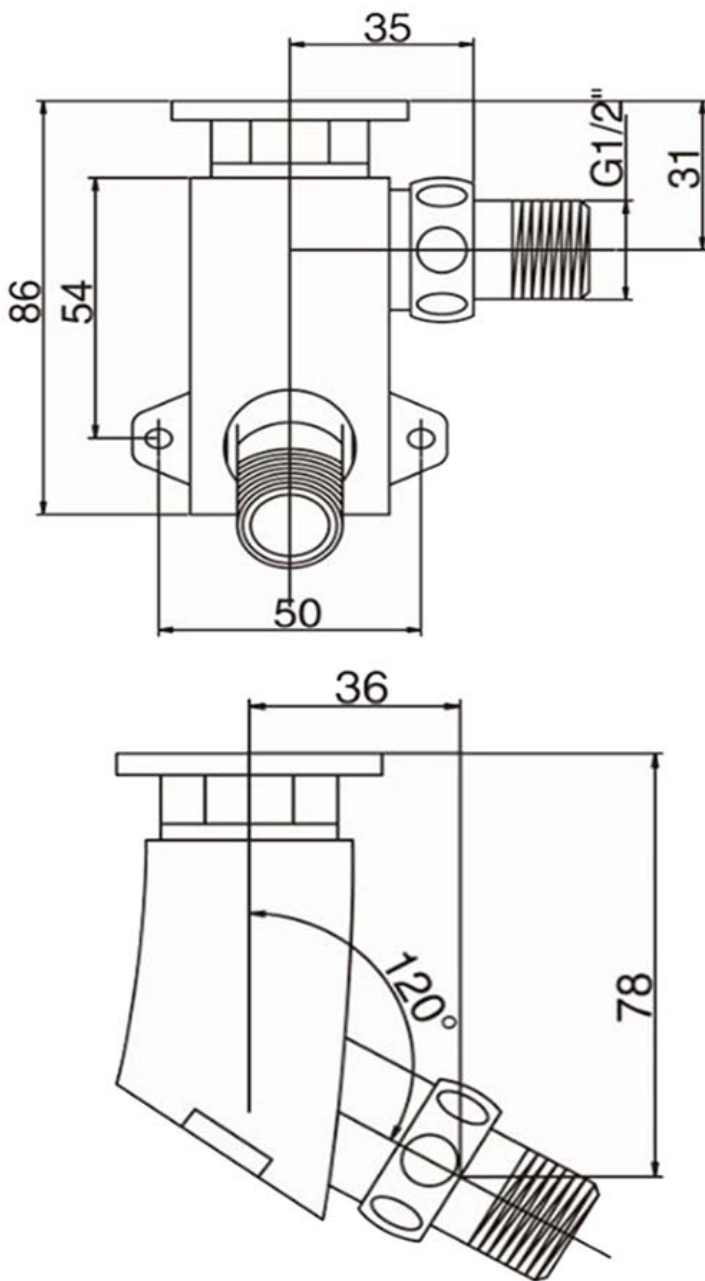

SANITARY WARE SPECIFICATIONS & TECHNICAL DRAWINGS

MODEL NO. CDA-FP205-C		SERIES STEPPING FAUCET
DESCRIPTION CRIZTO STEPPING FAUCET		
DIMENSION		
SCALE	DATE 01-12-2016	DRAWING NO. CDA-FP205-C-01