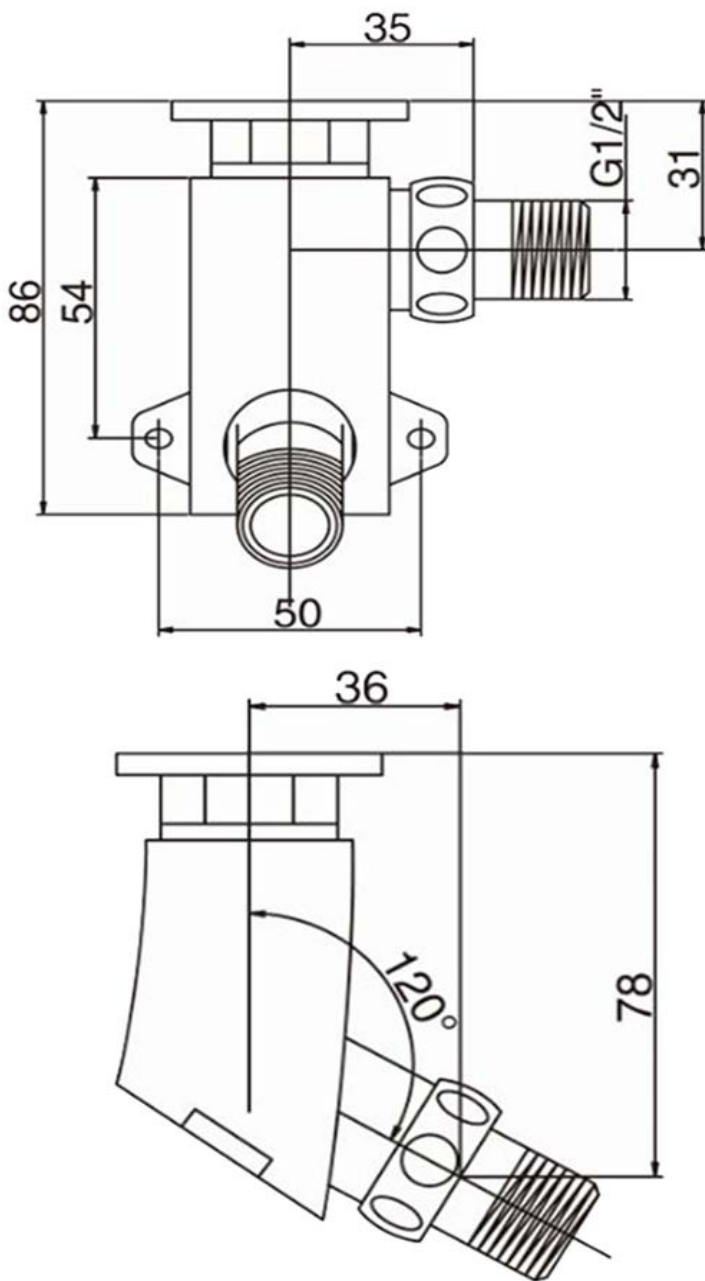

**SANITARY WARE SPECIFICATIONS & TECHNICAL DRAWINGS**

MODEL NO.	CDA-FP209-C		SERIES	STEPPING FAUCET	
DESCRIPTION	CRIZTO STEPPING FAUCET				
DIMENSION					
SCALE	DATE	DRAWING NO.			
	01-12-2016	CDA-FP209-C-01			