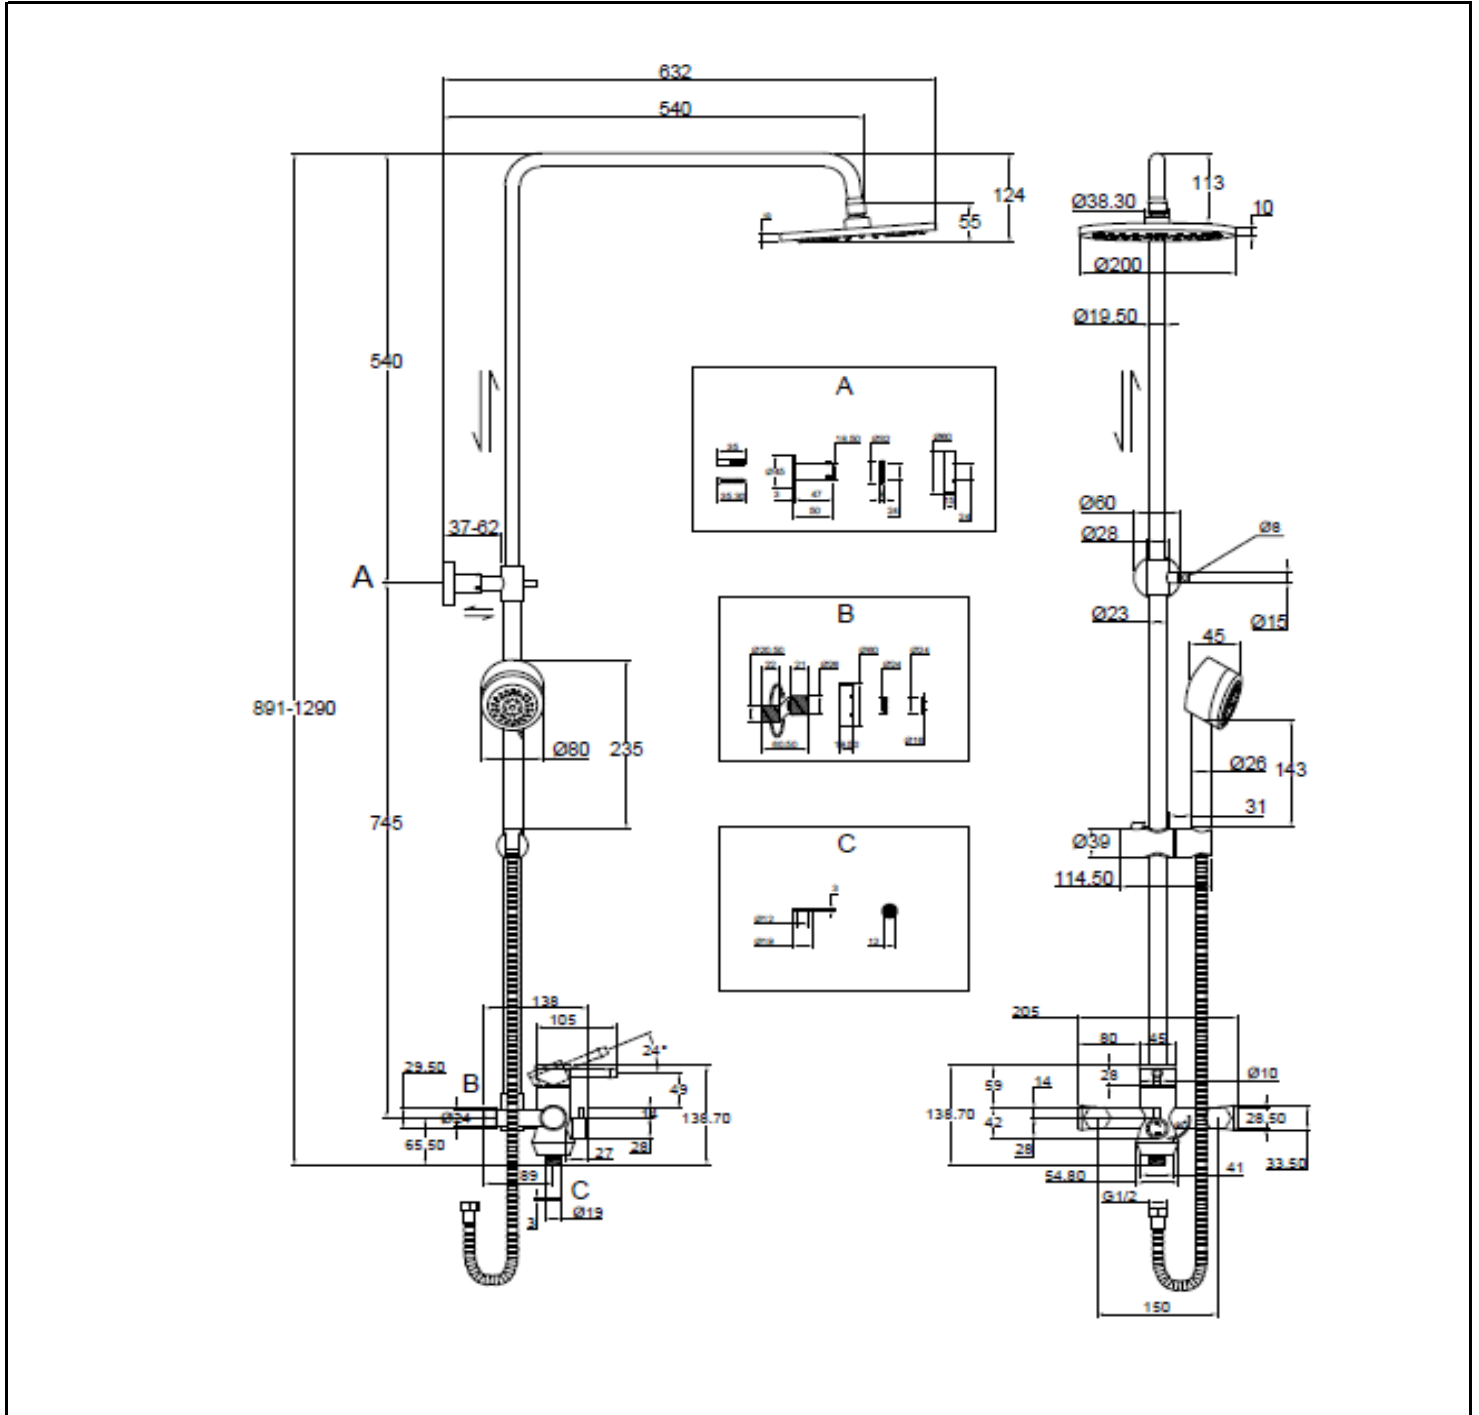

SANITARY WARE SPECIFICATIONS & TECHNICAL DRAWINGS

	MODEL NO.		SERIES	
	CES-1519S-C		ELEVATION SHOWER	
	DESCRIPTION			
	CRIZTO ELEVATION SHOWER MIXER			
DIMENSION				
SCALE		DATE	DRAWING NO.	
		01-12-2016	CES-1519S-C-01	