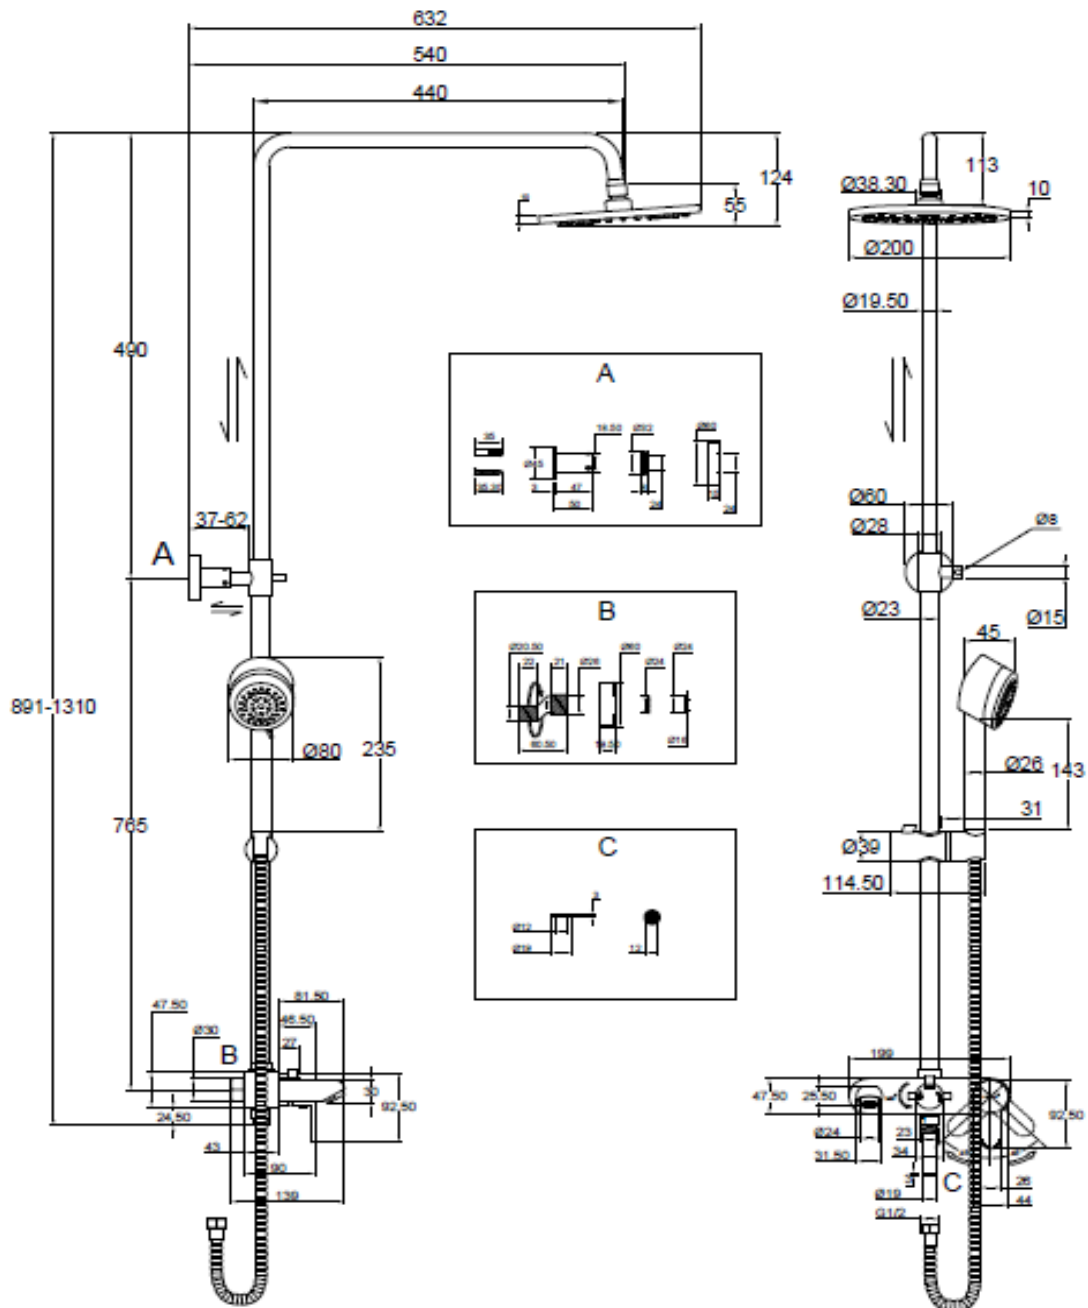

**SANITARY WARE SPECIFICATIONS & TECHNICAL DRAWINGS**

MODEL NO.		SERIES	
<b>CES-1538S-C</b>		<b>ELEVATION SHOWER</b>	
DESCRIPTION			
CRIZTO ELEVATION SHOWER CW BATH & SHOWER MIXER			
DIMENSION			
SCALE	DATE	DRAWING NO.	
	01-12-2016	CES-1538S-C-01	