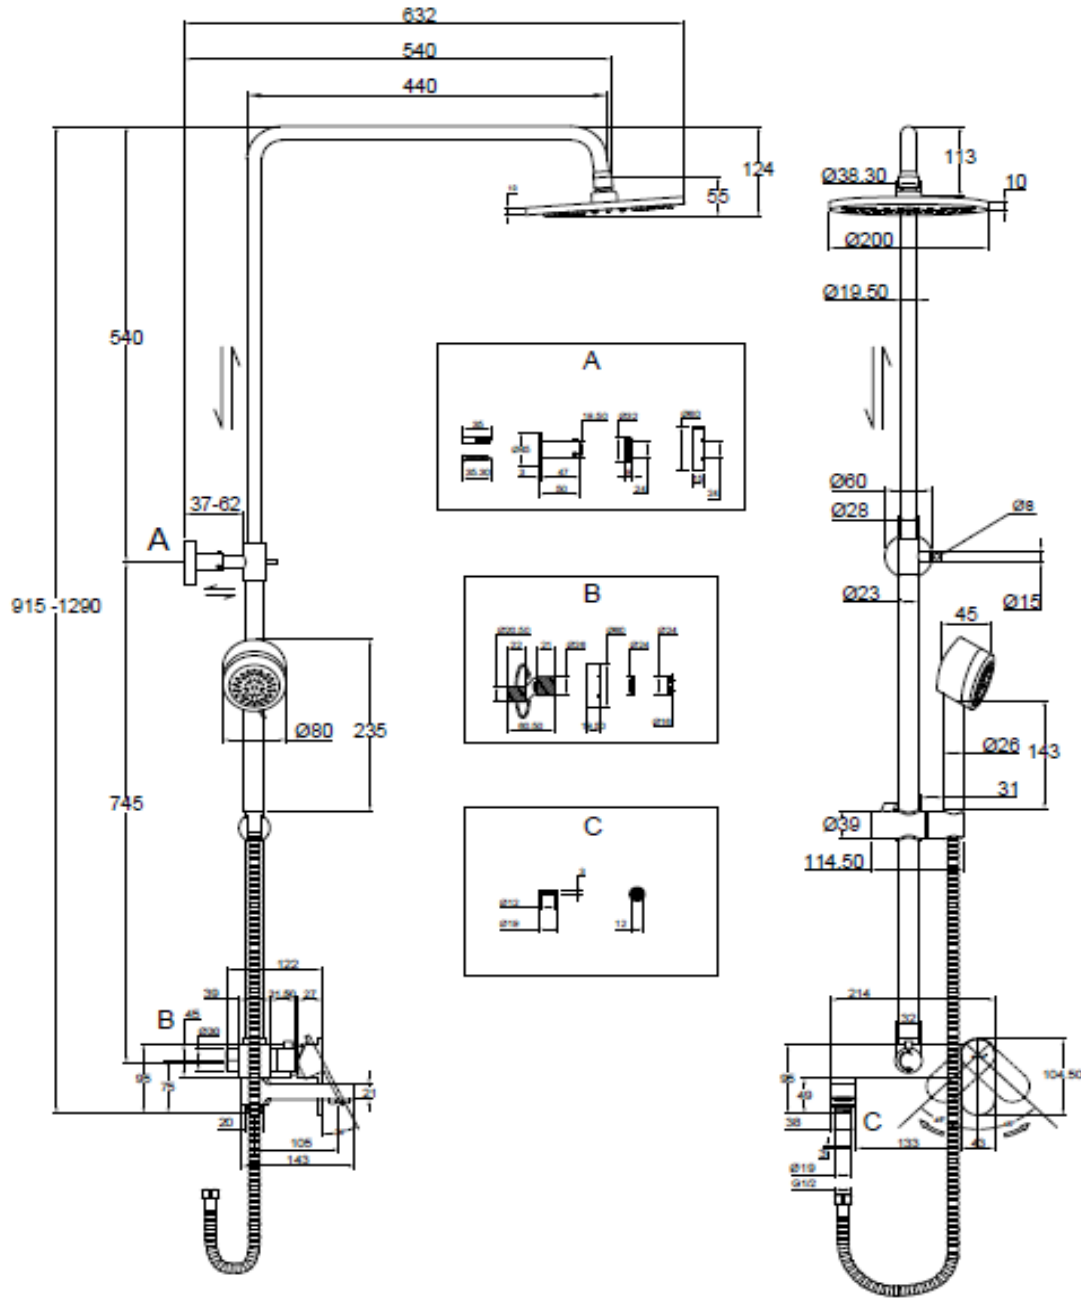

SANITARY WARE SPECIFICATIONS & TECHNICAL DRAWINGS

MODEL NO.	CES-1548S-C		SERIES	ELEVATION SHOWER	
DESCRIPTION	CRIZTO ELEVATION SHOWER CW BATH & SHOWER MIXER				
DIMENSION					
SCALE	DATE	DRAWING NO.			
	01-12-2016	CES-1548S-C-01			