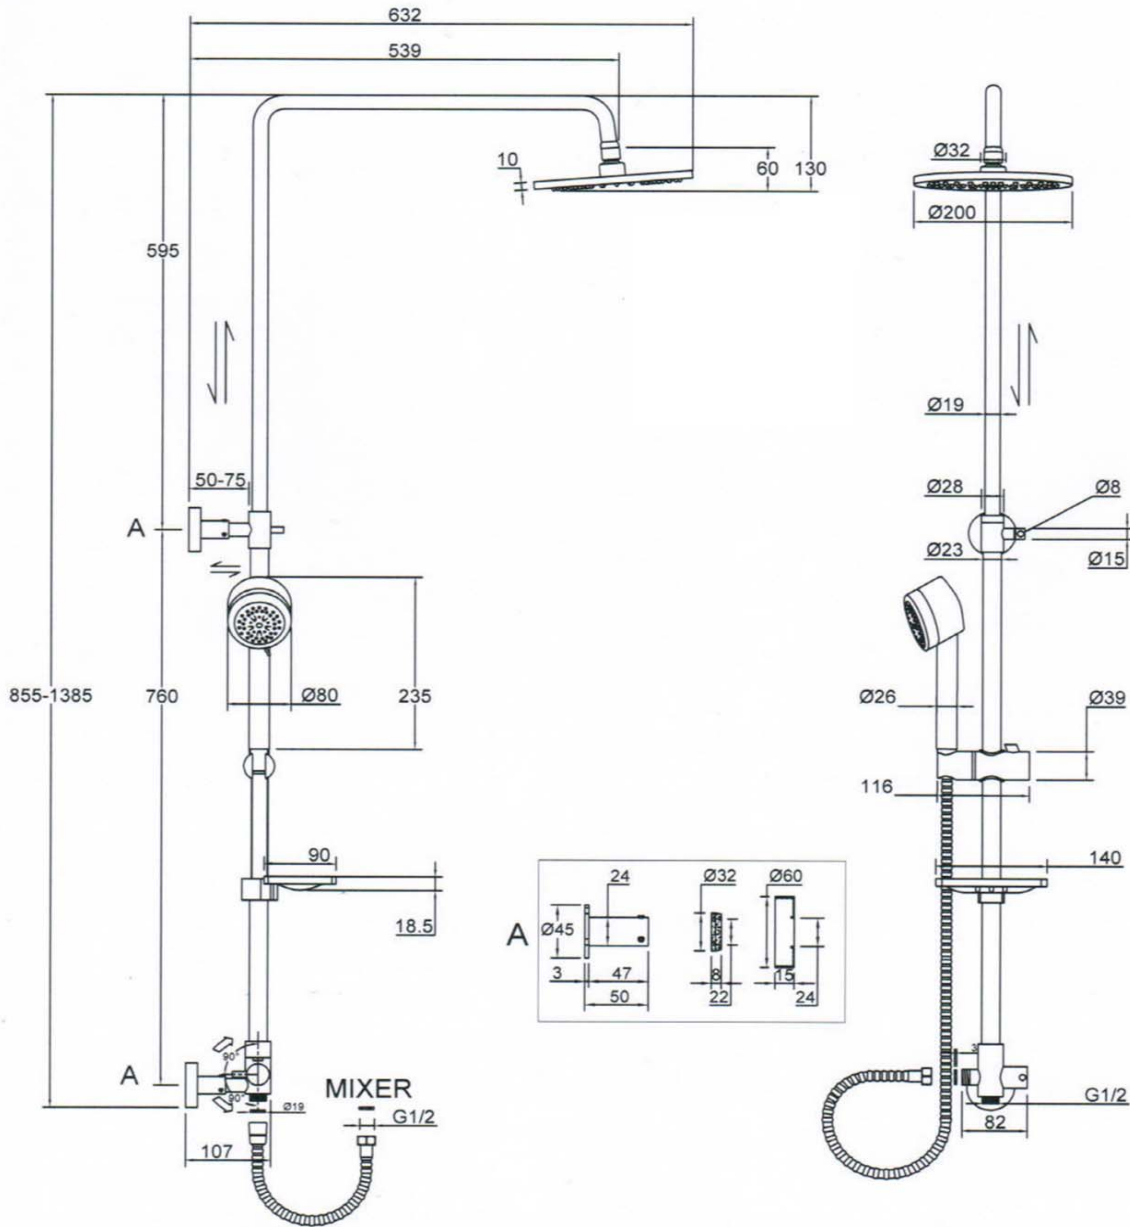

SANITARY WARE SPECIFICATIONS & TECHNICAL DRAWINGS

MODEL NO. CES-1668S-C		SERIES ETCHED
DESCRIPTION CRIZTO ETCHED ELEVATION SHOWER		
DIMENSION		
SCALE	DATE 01-12-2016	DRAWING NO. CES-1668S-C-01