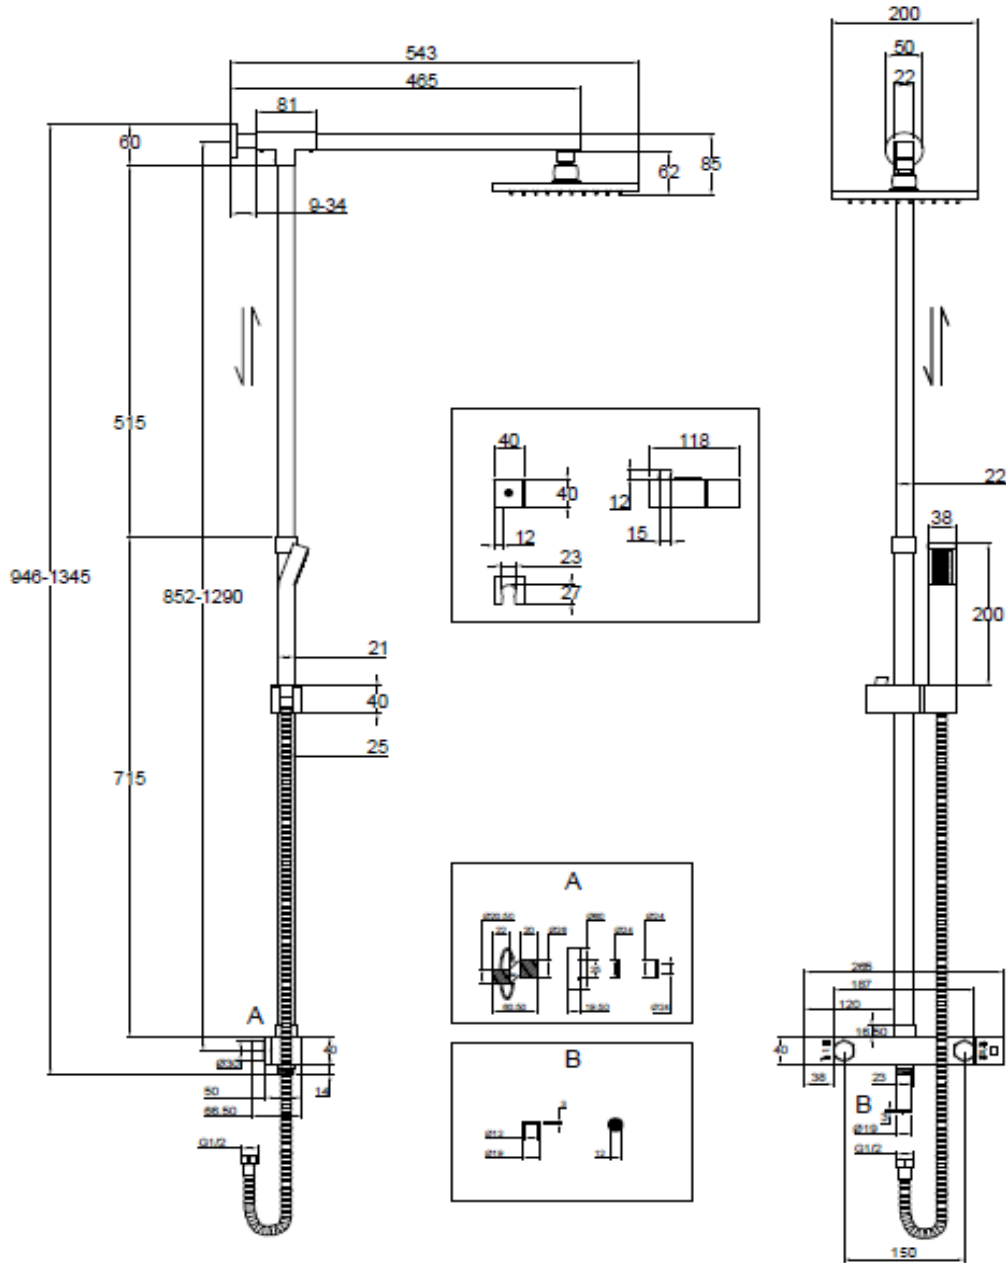

SANITARY WARE SPECIFICATIONS & TECHNICAL DRAWINGS

MODEL NO.	SERIES	
CES-1739S-C	ELEVATION SHOWER	
DESCRIPTION		
CRIZTO ELEVATION SHOWER MIXER		
DIMENSION		
SCALE	DATE	DRAWING NO.
	01-12-2016	CES-1739S-C-01