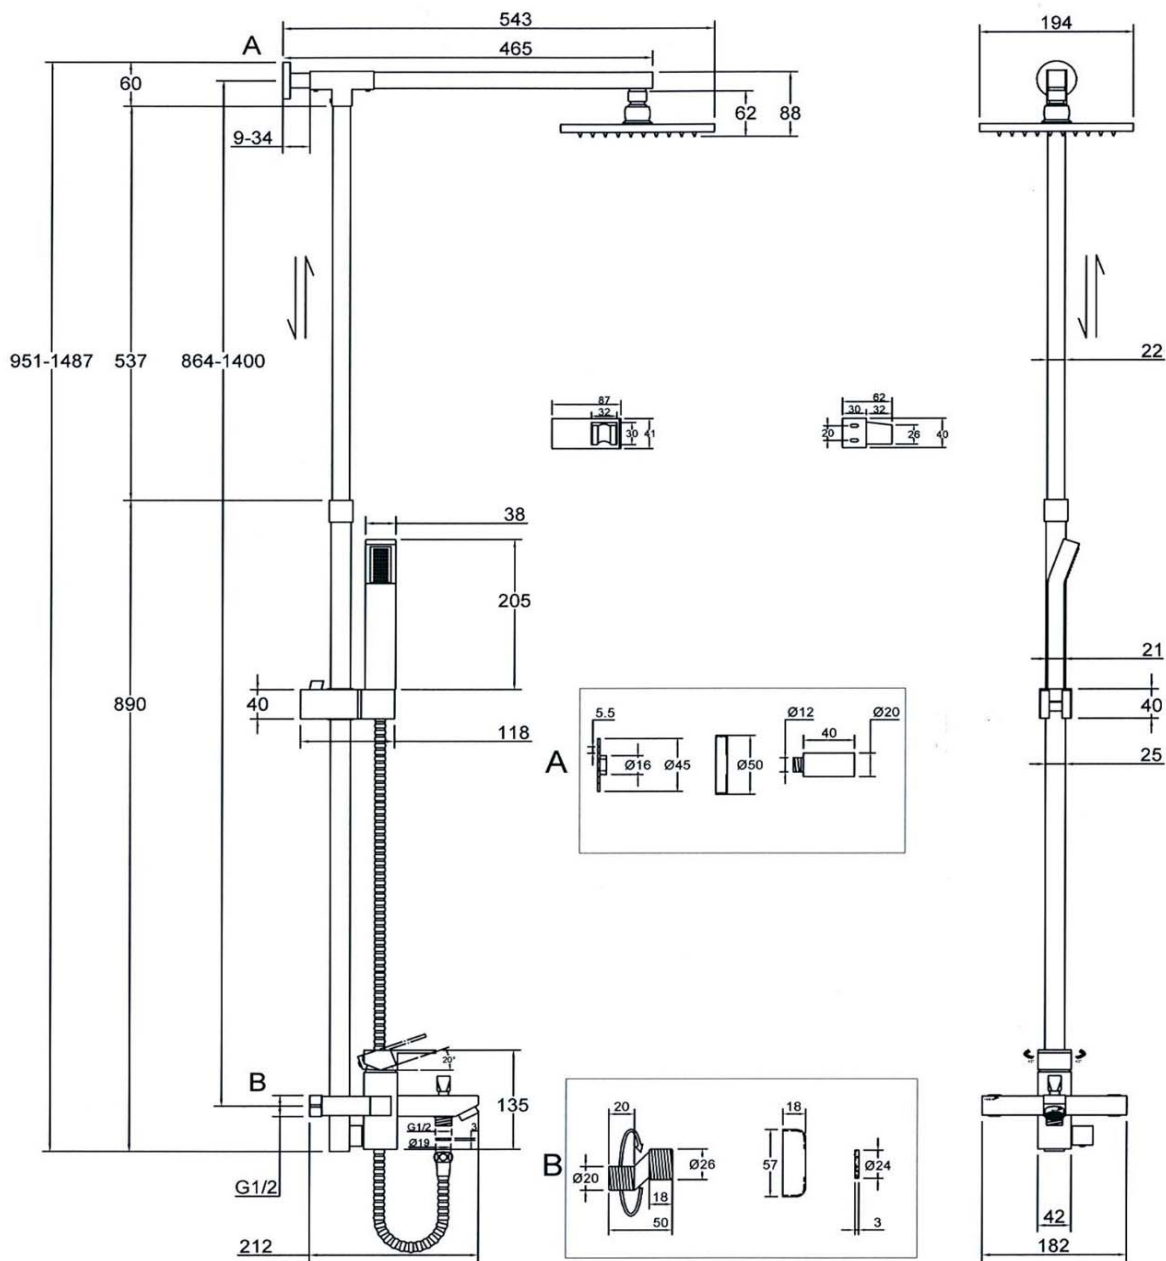

**SANITARY WARE SPECIFICATIONS & TECHNICAL DRAWINGS**

MODEL NO.	CES-1758S-C		SERIES	ENHYDRO	
DESCRIPTION	CRIZTO ENHYDRO ELEVATION SHOWER C/W BATH & SHOWER MIXER				
DIMENSION					
SCALE	1:8 & 1:5		DATE	01-12-2016	
			DRAWING NO.	CES-1758S-C-01	