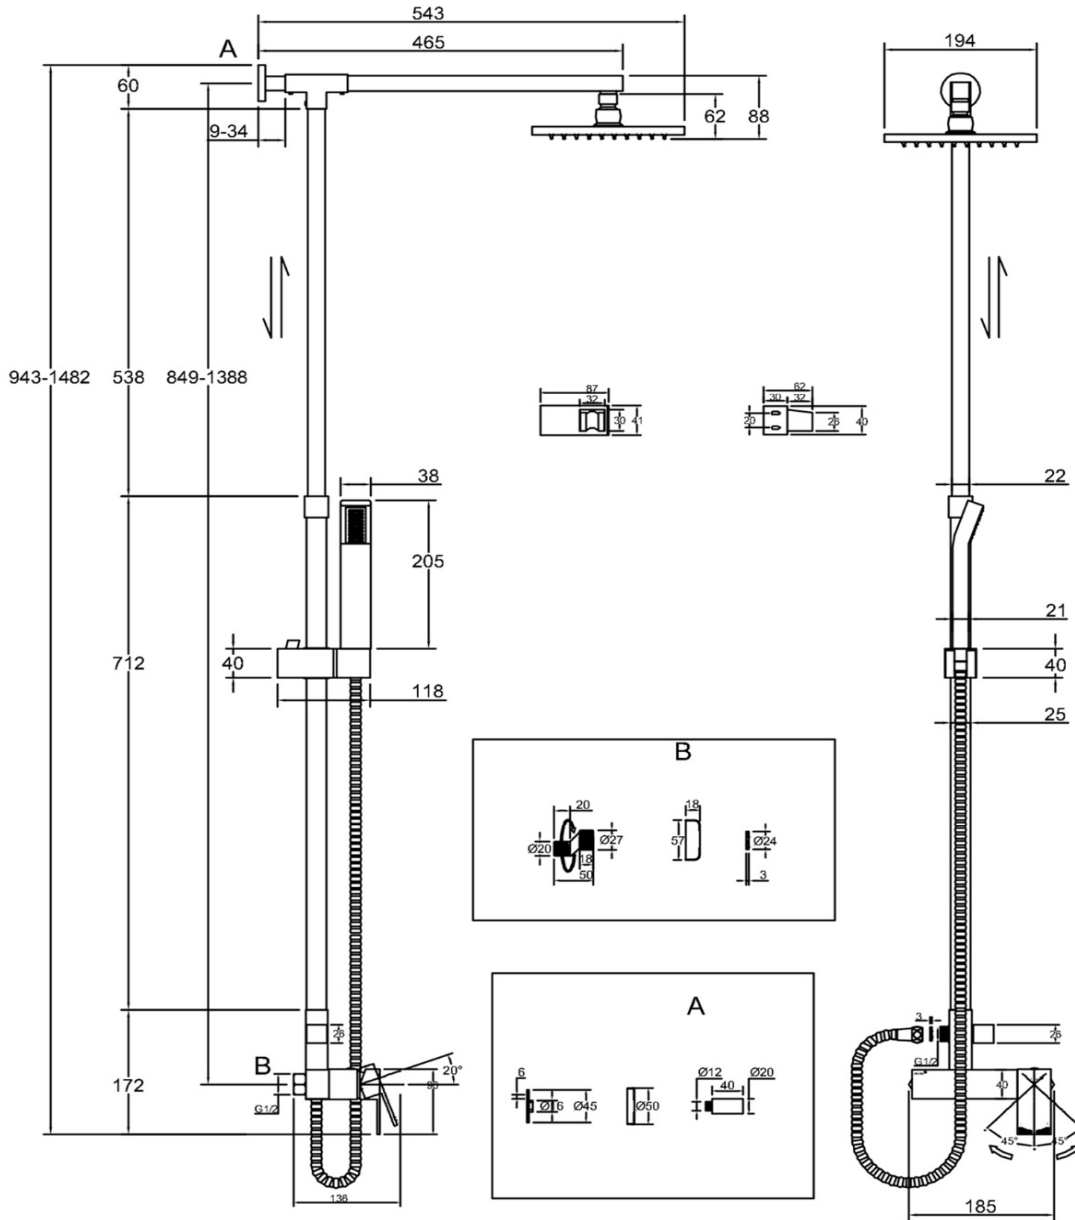

SANITARY WARE SPECIFICATIONS & TECHNICAL DRAWINGS

MODEL NO. CES-1768S-C		SERIES ENHYDRO
DESCRIPTION CRIZTO ENHYDRO ELEVATION SHOWER C/W SHOWER MIXER		
DIMENSION		
SCALE 1:8	DATE 01-12-2016	DRAWING NO. CES-1768S-C-01