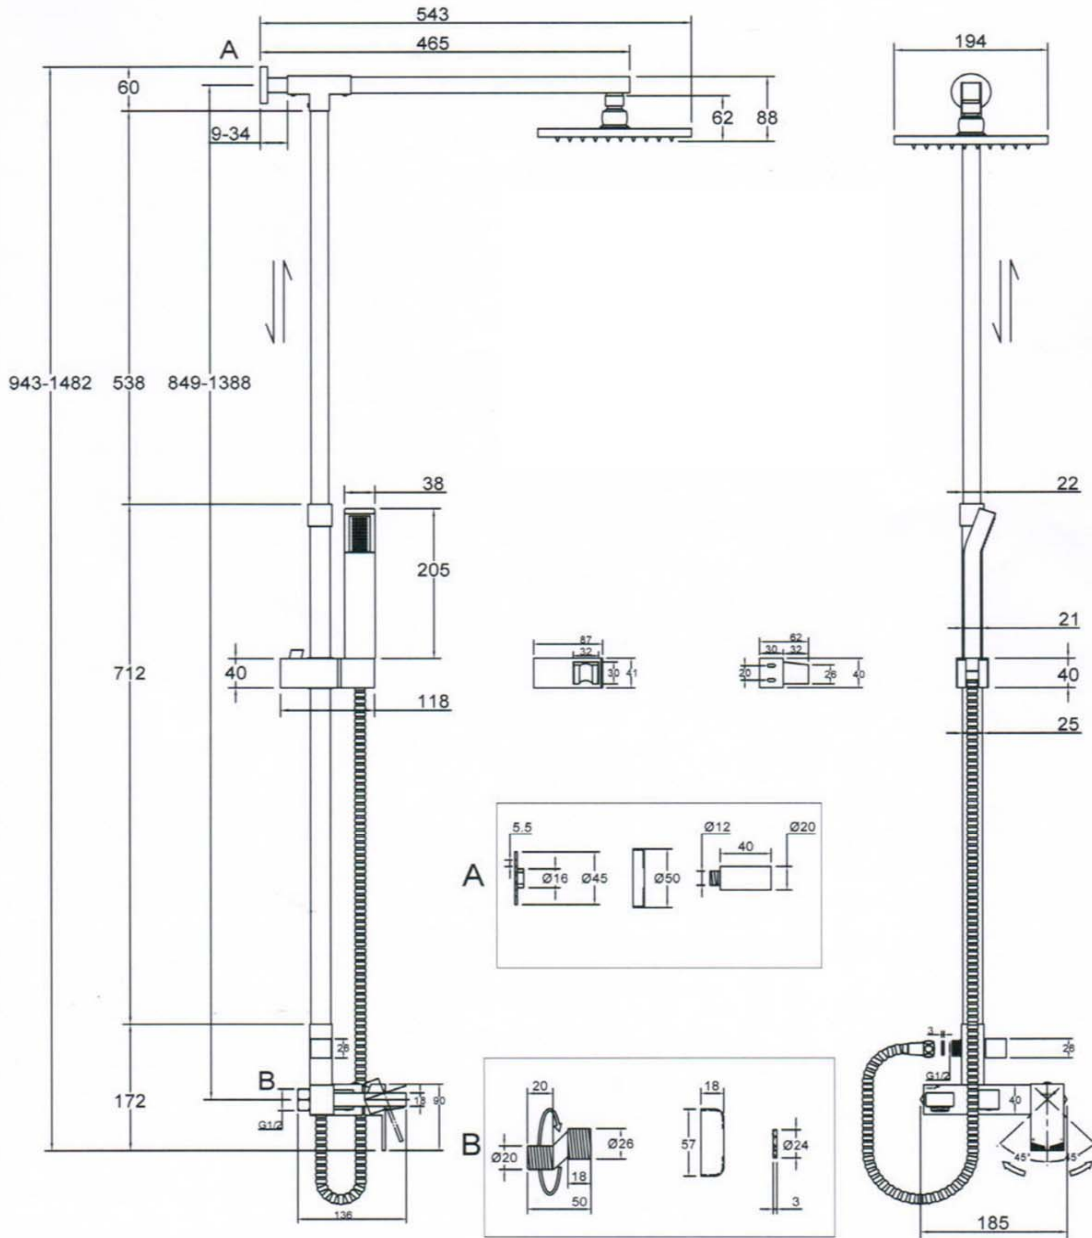

**SANITARY WARE SPECIFICATIONS & TECHNICAL DRAWINGS**

MODEL NO.	<b>CES-1778S-C</b>		SERIES	<b>ENHYDRO</b>
DESCRIPTION	CRIZTO ENHYDRO ELEVATION SHOWER C/W BATH & SHOWER MIXER			
DIMENSION				
SCALE	1:8 & 1:5	DATE	01-12-2016	DRAWING NO.
				<b>CES-1778S-C-01</b>