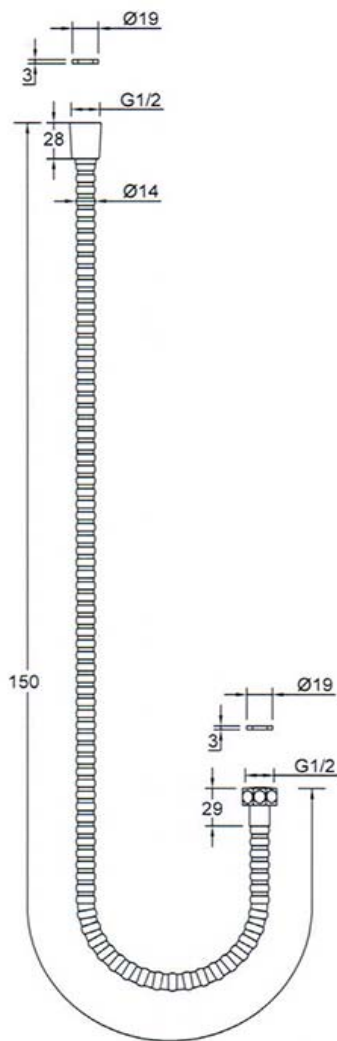

CRIZTO*a beautiful bathroom speaks well of its owner,
make yours speak for you***CRIZTO 40CM S.S FLEXIBLE HOSE**

MODEL NO.

CF-150C

SERIES

HOSE

DESCRIPTION

CRIZTO BAMBOO FLEXIBLE HOSE

DIMENSION

40CM

SCALE

DATE

DRAWING NO.

CF-150C-01